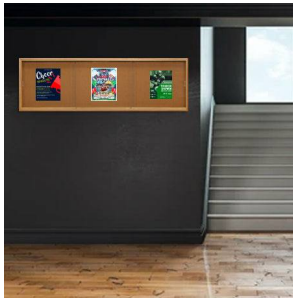

Sliding Glass Doors Indoor 96x36 Enclosed Bulletin Boards (Wood Framed)

FOR CURRENT PRICING, VISIT THE ID # LISTED ABOVE

Product Details

- Indoor Bulletin Board
- Large Landscape Display Case Sizes
- **Overall Size 96" Wide x 36" High**
- Wall Mount Display Case
- 3 Sliding Glass Doors
- **Enclosed Message Board**
- **Wood Framed Cork Board**
- Frame Corner Style: Classic Mitered Style
- Handsome wood stained frame with Silver Trim
- **Tempered glass doors**
- Self-sealing natural cork laminated to fiberboard backing
- **3/4"** wide frame
- **4"** exterior case depth
- Lockable Cork Bulletin Board
- Secured with ratchet lock (two keys included)
- Sliding Glass Bulletin Boards For **INDOOR DISPLAY ONLY!**
- Use Pins to Post Messages, Posters, and other Printed materials
- **FREE SHIPPING, INDOOR 96x36 Sliding Doors Wood Bulletin Boards**
- **Call For Custom Bulletin Board Display Cases**

Ordering Options

- Painted Cork and Fabric Colors over Cork
- Plastic Clear or Multi-Color Push Pins (100 per box)
- LED lighting available. Please contact us

Model	Overall Size	Viewable Area	Number of Doors	Ships Via	Shipping Weight
BBISGW-9636	96" Wide x 36" High	93 3/8" x 32 1/2"	3	Freight	95 LBS