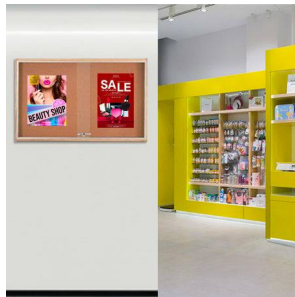

Sliding Glass Doors Indoor 60x48 Enclosed Bulletin Boards (Wood Framed)

FOR CURRENT PRICING, VISIT THE ID # LISTED ABOVE

Product Details

60 x 48

Wood Cork Board with Sliding doors
3 Stained Oak Wood Finishes

SLIDING GLASS DOORS
PROVIDE EASY ACCESS
(PICTURES SHOWN, NOT TO SCALE)

- Indoor Bulletin Board
- 2 Sliding Glass Doors
- **Enclosed Message Board**
- Wood Framed Cork Board
- Corner Style: Classic Mitered Style
- **Overall Size 60" Wide x 48" High**
- Wall Mount Display Case
- Handsome wood stained frame with Silver Trim
- **Tempered glass doors**
- Self-sealing natural cork laminated to fiberboard backing
- 3/4" wide frame
- 4" exterior case depth
- Lockable Cork Bulletin Board
- Secured with ratchet lock (two keys included)
- Sliding Glass Bulletin Boards For **INDOOR DISPLAY ONLY!**
- Use Pins to Post Messages, Posters, and other Printed materials
- **FREE SHIPPING** INDOOR 60x48 Sliding Doors Wood Bulletin Boards
- **Call For Custom Bulletin Board Display Cases**