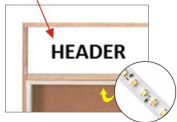

84x48 Indoor Enclosed Wood Enclosed Bulletin Boards with Sliding Glass Doors Header + Lights

FOR CURRENT PRICING, VISIT THE ID # LISTED ABOVE

Product Details

CUSTOM HEADERS
ARE AVAILABLE