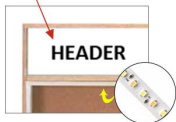

72x48 Indoor Enclosed Wood Enclosed Bulletin Boards with Sliding Glass Doors Header + Lights

FOR CURRENT PRICING, VISIT THE ID # LISTED ABOVE

Product Details

CUSTOM HEADERS
ARE AVAILABLE

- Indoor Enclosed Bulletin Board
- Wood Framed Display Board
- Corner Style: Classic Mitered Style
- **Overall Size: 72" Wide x 48" High**
- Lighted Bulletin Board
- LED Light Strips Positioned on Top Interior Case
- 5" High White Vinyl Header Message Panel
- Personalized Header Message Printed Free (all Caps Black)
- 2 sliding tempered glass doors
- Lockable Glass Doors
- Secured with front doors ratchet lock (two keys included)
- Wall Mount Illuminated Display Case
- Handsome stained wood frame with Silver Trim
- Self-sealing natural cork laminated to fiberboard backing
- 3/4" wide frame
- 4" exterior depth
- 72x48 Sliding Glass Bulletin Boards For **INDOOR DISPLAY ONLY!**
- **Wood Bulletin Boards Sizes w Sliding Doors ships FREE FREIGHT**
- **Call For Custom Cork Bulletin Board Display Cases**

Header Details

- UPPERCASE Helvetica vinyl lettering
- **Black lettering on a 5" white header (3" max text height)**
- Please type your message in the text box provided below, we will try to keep your message on one line unless otherwise specified. If we can't fit your message on one line we will center your copy on two lines. For the customer that needs a specific font, color or text positioning, you may call customer service with your requests.

SELECT THE RIGHT OPTION FOR YOU. AND FOLLOW INSTRUCTIONS

STANDARD HEADER (No Charge)

- Standard UPPERCASE Black Helvetica Lettering as detailed above.
- Make sure to spell out your header in the empty **Text Box** above the Green ADD to CART button. Check your grammar & spelling!

LEAVE HEADER BLANK (No Charge)

- For those customers that will be adding their own header, select this option. Make sure to enter **LEAVE BLANK** in the empty **Text Box** above the Green ADD to CART button.

CUSTOM HEADER / LOGO (Upcharge)

- This is for or those customers that wish to send us a specific FONT, COLOR, or LOGO. Make sure to enter **CUSTOM LOGO** in the empty **Text Box** above the Green ADD to CART button. We will contact you once the order has been received to instruct you on how to submit the Hi-Res EPS File to us.