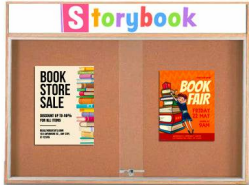

72 x 30 Indoor Enclosed Wood Bulletin Boards with Sliding Glass Doors and Message Header

FOR CURRENT PRICING, VISIT THE ID # LISTED ABOVE

Product Details

- Indoor Enclosed Bulletin Board
- Wood Framed Message Board
- Glass Bulletin Board
- 2 Sliding Glass Doors
- Clear Tempered Glass
- Corner Style: Classic Mitered Style
- **Overall Size: 72" Wide x 30" High**
- Wall Mount Display Case
- 5" High White Message Header Panel
- Personalized Header Message Printed Free (Black Font)
- Lockable Bulletin Board
- Secured with front doors ratchet lock (two keys included)
- Handsome stained wood frame with Silver Trim
- Self-sealing natural cork laminated to fiberboard backing
- 3/4" wide frame
- 4" exterior display case depth
- 72x30 Sliding Glass Bulletin Boards For **INDOOR DISPLAY USE**
- **Wood Bulletin Board w Sliding Glass Doors: FREE SHIPPING (freight)**
- **Call For Custom Cork Bulletin Board and Framed Cork Boards**

Header Details

- UPPERCASE Helvetica vinyl lettering
- **Black lettering on a 5" white header (3" max text height)**
- Please type your message in the text box provided below, we will try to keep your message on one line unless otherwise specified. If we can't fit your message on one line we will center your copy on two lines. For the customer that needs a specific font, color or text positioning, you may call customer service with your requests.