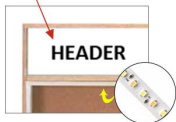

60x48 Indoor Enclosed Wood Enclosed Bulletin Boards with Sliding Glass Doors Header + Lights

FOR CURRENT PRICING, VISIT THE ID # LISTED ABOVE

Product Details

CUSTOM HEADERS
ARE AVAILABLE

- Indoor Enclosed Bulletin Board
- Wood Framed Display Board
- Corner Style: Classic Mitered Style
- **Overall Size: 60" Wide x 48" High**
- Lighted Bulletin Board
- LED Light Strips Positioned on Top Interior Case
- 5" High White Vinyl Header Message Panel
- Personalized Header Message Printed Free (all Caps Black)
- 2 sliding tempered glass doors
- Lockable Glass Doors
- Secured with front doors ratchet lock (two keys included)
- Wall Mount Illuminated Display Case
- Handsome stained wood frame with Silver Trim
- Self-sealing natural cork laminated to fiberboard backing
- 3/4" wide frame
- 4" exterior depth
- 60x48 Sliding Glass Bulletin Boards For **INDOOR DISPLAY ONLY!**
- **Wood Bulletin Boards Sizes w Sliding Doors ships FREE FREIGHT**
- **Call For Custom Cork Bulletin Board Display Cases**

Header Details

- UPPERCASE Helvetica vinyl lettering
- **Black lettering on a 5" white header (3" max text height)**
- Please type your message in the text box provided below, we will try to keep your message on one line unless otherwise specified. If we can't fit your message on one line we will center your copy on two lines. For the customer that needs a specific font, color or text positioning, you may call customer service with your requests.

SELECT THE RIGHT OPTION FOR YOU. AND FOLLOW INSTRUCTIONS

STANDARD HEADER (No Charge)

- Standard UPPERCASE Black Helvetica Lettering as detailed above.
- Make sure to spell out your header in the empty **Text Box** above the Green ADD to CART button. Check your grammar & spelling!

LEAVE HEADER BLANK (No Charge)

- For those customers that will be adding their own header, select this option. Make sure to enter **LEAVE BLANK** in the empty **Text Box** above the Green ADD to CART button.

CUSTOM HEADER / LOGO (Upcharge)

- This is for or those customers that wish to send us a specific FONT, COLOR, or LOGO. Make sure to enter **CUSTOM LOGO** in the empty **Text Box** above the Green ADD to CART button. We will contact you once the order has been received to instruct you on how to submit the Hi-Res EPS File to us.