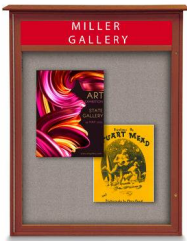

## 24" x 36" Viewable Area Outdoor Message Center Cork Board with Header | LEFT Hinged Single Door

FOR CURRENT PRICING, VISIT THE ID # LISTED ABOVE

### Product Details

- Outdoor Message Center with Header
- **24 x 36 Viewing Window Area**
- Wall Message Display Board
- 5" High White Message Header Panel with Your Message
- Personalized Message Header **Printed Free**
- Your Text Message: Printed Max 3" High All Caps Black Helvetica Font
- Eco-Friendly Recycled Plastic Construction
- Cork Board Interior Panel
- Overall size will vary based on orientation selected (see size chart below)
- Locking Display Case with Two Keys
- Single Door mounted on a full length piano hinge
- Natural Tan Cork Board Surface
- OPTIONAL: 1/16" **BLACK RECYCLED RUBBER** laminated on Fiber backing board
- Optional LED Lighting Available
- Weather Resistant Made for the Outdoors
- Cabinet withstands typical outside elements: Not flood or waterproof
- Bottom Cabinet Weep Holes help expel any water
- Vents help reduce any condensation buildup
- Eco-Friendly, Maintenance Free
- Constructed from high density Recycled Plastic
- Will Not Rot, Splinter or Crack
- Finished back panel adds structural integrity
- Removable interior cork board surface
- Exterior Cabinet Slanted Rain Shield (Roof Overhang)
- Call For Outdoor Custom Message Center Sizes Wall Mount or Free Standing
- 3/4" wide main frame
- 1 1/2" wide door frame
- 5 1/2" exterior depth
- 3 3/4" interior depth
- 8 1/2" rain cover depth