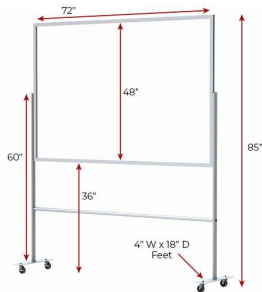

Floorstand Rollable Teacher Sneeze Guard Barrier with Wheels

FOR CURRENT PRICING, VISIT THE ID # LISTED ABOVE

Product Details

- **Rolling Classroom Sneeze Guard with Wheels**
- Large 72" Wide x 48" High Frame
- Lightweight and portable with an aluminum alloy frame
- Heavy-duty aluminum oval racetrack uprights
- Insert your Clear Acrylic Shield up to 1/4" Thick
- Tall, Vertical Partition Overall Height: 85"
- Feet: 4" Wide x 18" Deep
- **Steel Base with 4 Locking Wheels**
- **Clear Plastic Shield NOT INCLUDED**
- Rolling School Classroom Shields Suitable for Indoor Use
- **Contact for Custom Acrylic Sneeze Guards and Barriers**
- **Made in the USA**

Model	Overall Height	Model	Overall Height
TTR902	TTR902	48"	48"
TTR902	TTR902	48"	48"