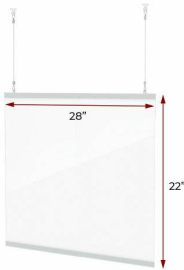

### Cough and Sneeze Protection: 28 Inch Wide Hanging Sneeze Guard

FOR CURRENT PRICING, VISIT THE ID # LISTED ABOVE

#### Product Details

- Hanging Sneeze Guard
- 22" High x 28" Wide Strong Plastic Shield
- .020" thick CPL Clear Overlay
- Top & Bottom Clear Snap Rails
- Ceiling Mount
- Incredibly strong and reusable with rigid torque
- Washable (CPL) Clear Plastic Lens
- Ceiling Hanging Hardware Included
- Two (2) ANC-05 Hinged Hooks for drop ceilings
- ADC1312 (set) **Adjustable cable Assembly**
- Custom Guard Lens Lengths Available; Contact us for details
- Hanging Cashier Shields Suitable for **Indoor Use**
- **Made in the USA**

Model	Overall Height	Model	Overall Height
TTR902	TTR902	48"	48"
TTR902	TTR902	48"	48"