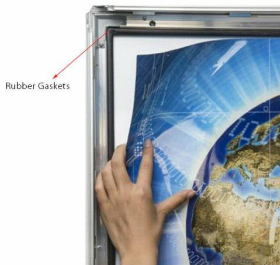

Outdoor 30x40 LED Poster Light Box, Weatherproof, Lockable Snap Frame with Silver Metal Finish

FOR CURRENT PRICING, VISIT THE ID # LISTED ABOVE

Product Details

- Weatherproof LED Lightbox with Snap Frame
- Extra Large Illuminated 30x40 Outdoor Light Box
- Slim, Wall Mount, Fast Change Poster Snap Frame
- Locking Display Frame with **Allen Key Tool**
- All Four Frame Sides Snap Open by Hand
- Classic Style with Mitered Frame
- Flat Face Frame Profile: **1.38" WIDE**
- Slim Design: **1.18" Depth**
- Accepts Single Printed Insert **30" x 40"**
- Overall Snap Frame Size **31.85" x 41.85"**
- **Silver** Frame Finish
- 1 3/8" Wide Frame Profile Sides Made with Aluminum
- Wall Display Frame for Posters, Signs, Photography, Etc.
- Graphic Materials Front Loads into Snap Open Frame
- 30x40 Non-Glare Protective Overlay Included
- Wall Mount Frame in Portrait or Landscape Orientation.
- Etched Matrix Acrylic Grid: Evenly and Brightly Light Up the Frame.
- LED Slim Light Box Frame: Low Maintenance and Energy Running Costs
- Approximate Lux Output: 2,000 - 2,300
- UL-Approved and Rated: All Units Pass UL/CE PAT Test
- Includes Waterproof Power Supply and 2.5 Meter Electrical Cable
- LED Silver Lightbox **for Outdoor Use**
- Easy-to-Follow Instructions
- Each LED Frame is Packed Individually in a Cardboard Box
- 30x40 Weatherproof Illuminated Snap Frames **Quick Ships in 1-2 Days**

Protective Overlay

Model	Insert (Poster Size)	Overall Size	Viewable Area
TKM790	30" x 40"	31.85" x 41.85"	29.09" x 39.09"