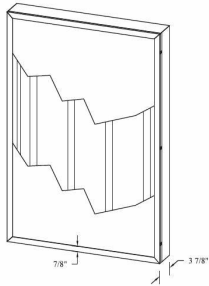

Slide In Value Line Light Boxes Backlit

FOR CURRENT PRICING, VISIT THE ID # LISTED ABOVE

Product Details

- Value Line Lightboxes
- Budget Backlit Light Box
- Slide-In Frame Design
- Ideal for small or larger format applications where space is limited and high quality bright presentation
- Narrow, 7/8" face frame for a sleek and slender appearance
- Sides are removable for graphic access
- Security screws for maximum security
- UL Rated & UL Listed
- Electrical: 120v / 60hz
- Overall Depth: 3 7/8" DEEP
- Frame Width: 7/8"
- Lighting Specs: T8 fluorescent bulbs
- ADA Compliant
- 14 Standard sizes
- 3 Finishes: Anodized Silver | Powdercoat Black
- 1/8" White Diffuser Included
- Protective Sheet: Clear 1/16" Overlay
- Cord (Plug): Black 8' Length (3-Prong)
- Exit Back Near Bottom Center (subject to change according to box style)
- Larger sizes FREE SHIPPING FREIGHT (see Size Chart ICON for details)
- Cord (Plug) Exit: Back of Lightbox (Bottom Corner)
- Call for Custom Backlit and LED Light Boxes

On / Off Switch

Eyebolts

Model	Insert Size	Viewable Area	Overall Size	Ships Via	Shipping Weight
SAVL-1620	16" x 20"	14 1/2" x 18 1/2"	16 1/4" x 20 1/4"	UPS	15
SAVL-2024	20" x 24"	18 1/2" x 22 1/2"	20 1/4" x 24 1/4"	UPS	21
SAVL-2424	24" x 24"	22 1/2" x 22 1/2"	24 1/4" x 24 1/4"	UPS	23
SAVL-2430	24" x 30"	22 1/2" x 28 1/2"	24 1/4" x 30 1/4"	UPS	26
SAVL-2436	24" x 36"	22 1/2" x 34 1/2"	24 1/4" x 36 1/4"	UPS	33
SAVL-2448	24" x 48"	22 1/2" x 46 1/2"	24 1/4" x 48 1/4"	UPS	39