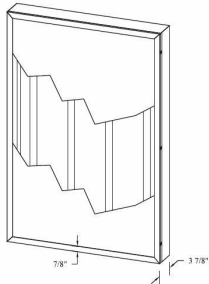

### Product Details

- Value Line Lightboxes
- Budget Backlit Light Box
- Slide-In Frame Design
- Ideal for small or larger format applications where space is limited and high quality bright presentation
- Narrow, 7/8" face frame for a sleek and slender appearance
- Sides are removable for graphic access
- Security screws for maximum security
- UL Rated & UL Listed
- Electrical: 120v / 60hz
- Overall Depth: 3 7/8" DEEP
- Frame Width: 7/8"
- Lighting Specs: T8 fluorescent bulbs
- ADA Compliant
- 14 Standard sizes
- 3 Finishes: Anodized Silver | Powdercoat Black
- 1/8" White Diffuser Included
- Protective Sheet: Clear 1/16" Overlay
- Cord (Plug): Black 8' Length (3-Prong)
- Exit Back Near Bottom Center (subject to change according to box style)
- Larger sizes FREE SHIPPING FREIGHT (see Size Chart ICON for details)
- Cord (Plug) Exit: Back of Lightbox (Bottom Corner)
- Call for Custom Backlit and LED Light Boxes

On / Off Switch

Eyebolts

Model	Insert Size	Viewable Area	Overall Size	Ships Via	Shipping Weight
SAVL-1620	16" x 20"	14 1/2" x 18 1/2"	16 1/4" x 20 1/4"	UPS	15
SAVL-2024	20" x 24"	18 1/2" x 22 1/2"	20 1/4" x 24 1/4"	UPS	21
SAVL-2424	24" x 24"	22 1/2" x 22 1/2"	24 1/4" x 24 1/4"	UPS	23
SAVL-2430	24" x 30"	22 1/2" x 28 1/2"	24 1/4" x 30 1/4"	UPS	26
SAVL-2436	24" x 36"	22 1/2" x 34 1/2"	24 1/4" x 36 1/4"	UPS	33
SAVL-2448	24" x 48"	22 1/2" x 46 1/2"	24 1/4" x 48 1/4"	UPS	39

SAVL-3040	30" x 40"	28 1/2" x 38 1/2"	30 1/4" x 40 1/4"	UPS	39
SAVL-3636	36" x 36"	34 1/2" x 34 1/2"	36 1/4" x 36 1/4"	UPS	46
SAVL-3648	36" x 48"	34 1/2" x 46 1/2"	36 1/4" x 48 1/4"	UPS	54
SAVL-4060	40" x 60"	38 1/2" x 58 1/2"	40 1/4" x 60 1/4"	Freight	47
SAVL-4860	48" x 60"	46 1/2" x 58 1/2"	48 1/4" x 60 1/4"	Freight	31
SAVL-4872	48" x 72"	46 1/2" x 70 1/2"	48 1/4" x 72 1/4"	Freight	n/a
SAVL-4884	48" x 84"	46 1/2" x 82 1/2"	48 1/4" x 84 1/4"	Freight	n/a
SAVL-4896	48" x 96"	46 1/2" x 94 1/2"	48 1/4" x 96 1/4"	Freight	n/a