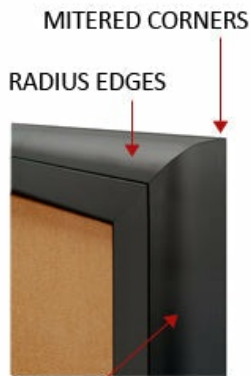

Outdoor Enclosed Bulletin Boards with Light | Radius Edge SwingCase Single Door

FOR CURRENT PRICING, VISIT THE ID # LISTED ABOVE

Product Details

- **Outdoor Enclosed Bulletin Board**
- Contemporary, Smooth, Radius Edge Cabinet Corners
- Aluminum Case Construction
- Weather Resistant Enclosed Display Cabinet
- Lighted Display Case
- **LED Strip Lighting: Energy Efficient & Long Lasting**
- Sleek radius edge design with with mitered corners
- Wall Mount, Single Door
- Full length piano hinge (opens right to left)
- Locking Message Display Case
- Security cam-lock on front of frame (2 keys included)
- Overall Exterior Cabinet Depth: 4"
- Interior Useable Depth: 2 5/8"
- Extra deep for displaying bulkier items
- 4 outdoor treated frame finishes
- Break Resistant Acrylic: Ideal for high traffic or public environments
- Natural cork interior surface
- Weather Resistant and Made for the Outdoors
- Withstands typical everyday outside elements -Not Floodproof
- **Weep Holes** provided on bottom help drain any water
- Side Vents help reduce any condensation
- Weather resistant aluminum backing with silicone sealant
- Illuminated Case must be **surface mounted** on the wall
- 2 Large Radius Sizes SHIPS FREE FREIGHT
- **Call for Custom Outdoor Bulletin Board Display Cases**

Lighting Information

- LED strip lights are positioned on top to shine down
- Electric Cord: 3-wire center back exit (electrician needed for hard wiring)

Ordering Options

- Frame Orientation: Portrait or Landscape
- Vinyl covering over cork board

Door Window: Break Resistant or Tempered Glass

- Break Resistant Acrylic: 1/8" thick, lightweight (Standard)
- Tempered Glass: 1/8" Tempered Glass is offered for public environments which require this added safety standard. (Upcharge)