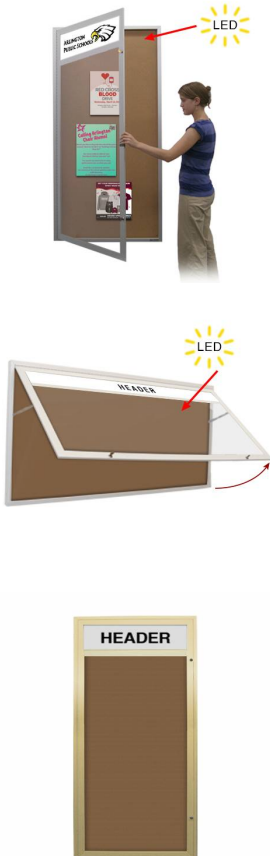

Extra Large Outdoor Poster Display Cases with Message Header and LED Lighting | 15+ Wall Cabinet Sizes

FOR CURRENT PRICING, VISIT THE ID # LISTED ABOVE
FREE SHIPPING

Product Details

- Poster Cases with Your Personalized Message Header
- LED Illuminated Metal Cabinet with Bulletin Board
- Weather-Resistant, Durable Aluminum Construction
- XL Wall Cabinets with Classic Mitered Corners
- Enclosed Cork Bulletin Board
- 5" High White Message Header Panel
- Your Personalized Message Header **Printed Free**
- Your Text Message Printed Up to 3" High All-Caps Black Helvetica Font
- **Optional Custom Headers:** B/W, Color Logos, Graphic Images, Font Styles
- Interior Lighted Poster Case
- UL-Listed LED Strip Lighting: Energy-Efficient, Long-Lasting
- Wall Mount, Single Door Cabinets with XL Viewable Window Area
- Full Length Solid Piano Hinge (opens right to left)
- Locking Poster Display Case
- Security Cam-Lock on Front of Cabinet Door (2 keys included)
- Overall Case Depth: **3 1/8"**
- Interior Useable Depth: **1 5/8"**
- **Choose** Portrait or Landscape Orientation
- **Four** Outdoor Treated Cabinet Finishes
- Break-Resistant Clear Acrylic Window
- Natural Tan Cork Interior Panel
- **Optional:** Colorful Vinyl-Covered Cork Finishes
- Withstands Typical Everyday Outside Elements - Not Floodproof
- **Bottom Cabinet Weep Holes** Help Drain Any Water
- **Side Cabinet Vents** Dissipate any Condensation Buildup
- Weather-Resistant Aluminum Backing with Silicone Sealant
- XL Display Case Must Be **Surface Mounted** on the Wall
- **Free Shipping on 15+ Sizes**
- Contact Us for Custom Outdoor Poster Display Cases: Wall and Standing