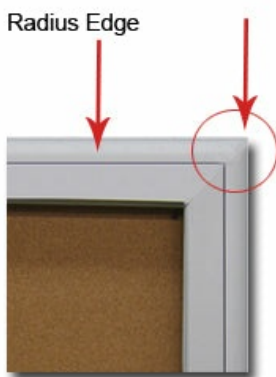

Outdoor Enclosed Poster Display Cases with Light | Radius Edge Corners Metal Cabinet in 10+ Sizes

FOR CURRENT PRICING, VISIT THE ID # LISTED ABOVE

Product Details

- Outdoor Poster Cases
- LED Lighted Display Cases
- Contemporary Radius Edge Cabinet Design
- Weather Resistant, Wall Mount Display Case
- Durable Aluminum Construction
- Enclosed Bulletin Board
- Light positioned on interior top shining downward
- Sleek radius edge with mitered corners
- Locking Poster Display Case
- Full-length piano hinge (opens right to left)
- Security Cam-Lock on front of frame (2 keys included)
- Overall Depth: 4"
- Interior Useable Depth: 2 5/8"
- Extra deep for displaying bulkier items
- 4 outdoor treated frame finishes
- Break Resistant Clear Acrylic Window
- Natural cork interior surface
- Weather Resistant made for the Outdoors
- Withstands typical everyday outside elements - Not waterproof
- Bottom Cabinet **Weep Holes** help drain and expel any water
- Vents help reduce any condensation buildup
- Weather resistant aluminum backing with silicone sealant
- Cabinet must be surface mounted on the wall
- 2 Larger Display Sizes SHIPS FREE FREIGHT
- Call for Custom Outdoor Enclosed Poster Displays

Ordering Options

- Frame Orientation: Portrait or Landscape
- Vinyl covering over corkboard

Door Window: Break Resistant or Tempered Glass

- Break Resistant Acrylic: 1/8" thick, lightweight (Standard)
- Tempered Glass: 1/8" Tempered Glass is offered for public environments which require this added safety standard. (Upcharge)

Radius Edge

Frame Swings Open-
Security Cam Lock
On Front

Mitered Corners

Model	Interior Size	Viewable Area	Overall Size (Portrait)	Overall Size (Landscape)	Ships Via	Shipping Weight
SCPRL-1319	14 1/4" x 20 3/4"	12 3/4" x 19" (Landscape 18 3/4" x 13")	18" x 24"	24" x 18"	UPS	25
SCPRL-1824	19 1/4" x 25 3/4"	18" x 24"	23 1/4" x 29"	29 1/4" x 23"	UPS	27