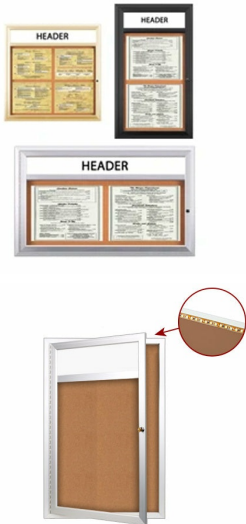

CUSTOM HEADER / LOGO (Upcharge)

- This is for or those customers that wish to send us a specific FONT, COLOR, or LOGO. Make sure to enter **CUSTOM LOGO** in the empty **Text Box** above the Green ADD to CART button. We will contact you once the order has been received to instruct you on how to submit the HI-Res EPS File to us.

Lighting Information

- Top Lighting - an LED strip is placed across the top and shines downward
- UL approved LED Strip Lighting
- Cool White LED Lighting
- LED Life: 50,000 hours
- We provide a 3-wire cord attached to the ballast / transformer inside the display case.
- When installing you should use a licensed electrician / installer to bring power to the display. The installer will best decide where to exit the hardwire provided (we do not provide an exit hole as we feel its best for the installer to decide the best exit point for power supply).

Ordering Options

• Door Window: Break Resistant or Tempered Glass

- Break Resistant Acrylic: 1/8" thick, lightweight (Standard)
- 1/4" Tempered Glass for public environments and locations that require this added safety feature. (Upcharge)
  - If chosen we will use our heavy duty door that will change one of 2 dimensions by 1/2". We will contact you if you do not indicate which dimension you would like adjusted in your order notes.
  - The viewable area can decrease by 1/2" or the overall size can be increased by 1/2".