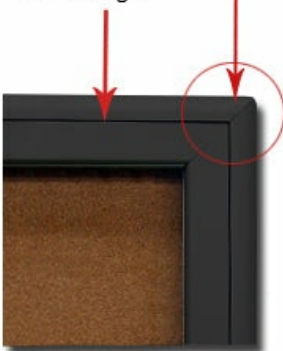

Lighting Information

- Top Lighting - an LED strip is placed across the top and shines downward
- UL approved LED Strip Lighting
- Cool White LED Lighting
- LED Life: 50,000 hours
- We provide a 3-wire cord attached to the ballast / transformer inside the display case.
- When installing you should use a licensed electrician / installer to bring power to the display. The installer will best decide where to exit the hardwire provided (we do not provide an exit hole as we feel its best for the installer to decide the best exit point for power supply).

Ordering Options

- Frame Orientation: Portrait or Landscape
- Vinyl covering over corkboard

Door Window: Break Resistant or Tempered Glass

- Break Resistant Acrylic: 1/8" thick, lightweight (Standard)
- Tempered Glass: 1/8" Tempered Glass is offered for public environments which require this added safety standard. (Upcharge)

Radius Edge

Mitered Corners

Radius Edge

Model	Interior Size	Viewable Area	Overall Size (Portrait)	Overall Size (Landscape)	Ships Via	Shipping Weight
SCPRHL-1824	19 1/4" x 25 3/4"	18" x 24"	23 1/4" x 35 1/2"	29 1/4" x 29 1/2"	FedEx	35
SCPRHL-1924	20 1/4" x 26 3/4"	18 3/4" x 24 1/2" (Landscape 30 3/4" x 13 1/2")	24" x 36"	36" x 24"	FedEx	30
SCPRHL-2228	23 1/4" x 29 3/4"	22" x 28"	27 1/4" x 39 1/2"	33 1/4" x 33 1/2"	FedEx	47
SCPRHL-2436	25 1/4" x 37 3/4"	24" x 36"	29 1/4" x 47 1/2"	41 1/4" x 35 1/2"	Freight	52
SCPRHL-2740	28 1/4" x 41 3/4"	27" x 40"	32 1/4" x 51 1/2"	45 1/4" x 38 1/2"	Freight	67
SCPRHL-2741	28 1/4" x 42 3/4"	27" x 41"	32 1/4" x 52 1/2"	46 1/4" x 38 1/2"	Freight	70
SCPRHL-3040	31 1/4" x 41 3/4"	30" x 40"	35 1/4" x 51 1/2"	45 1/4" x 41 1/2"	Freight	70
SCPRHL-3636	37 1/4" x 37 3/4"	36" x 36"	42 1/4" x 49"	N/A	Freight	80
SCPRHL-3648	37 1/4" x 49 3/4"	36" x 48"	42 1/4" x 50 1/2"	54 1/4" x 48 1/2"	Freight	90