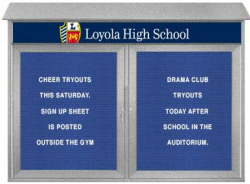

48" x 36" Outdoor Message Center Letter Board with Header | Wall Mount Double Door Enclosed Display Board

FOR CURRENT PRICING, VISIT THE ID # LISTED ABOVE

Product Details

- **Outdoor Enclosed Letter Board**
- **Wall Mount Exterior Message Center**
- **48 x 36** Letter Board Cabinet Size
- Letter Board with Changeable Letters
- Weatherproof Information Display Board
- 5" High White Message Header Panel with Your Message
- **Personalized Message Header Printed Free**
- **Your Text Message: Printed Max 3" High All Caps Black Helvetica Font**
- Hinged Two Door Display Case
- **Faux Wood Style Display Case**
- **Two Sturdy Hinged Doors**
- **Grooved Vinyl Covered Letterboard Panel**
- Locking Letter Board Display with 2 Keys
- Heavy-duty construction for years of use
- **Eco-Friendly, Maintenance Free Recycled Plastic**
- **High Density Recycled Plastic (polyethylene construction)**
- **Faux Wood Design - Looks Like real Wood**
- Will not crack or decay, split, rot or chip
- Impervious to water, chemicals, and insects
- Finished back panel adds structural integrity
- Removable interior letter board panel surface
- **LED Illuminated display cases are Optional**
- 3/4" wide main frame / 1 1/2" wide door frame
- 5 1/2" exterior depth / 3 3/4" interior depth
- 8 1/2" rain overhang cover depth
- **Call For Custom Outside Message Center Sizes**
- **145 piece 2" Helvetica letter / number set included**

Recycled Plastic (Faux Wood) Construction Benefits

- UPPERCASE Helvetica vinyl lettering
- **Black lettering on a 5" white header (3" max text height)**

IMPORTANT HEADER ORDERING DETAILS

Please type your message in the text box provided below, we will try to keep your message on one line unless otherwise specified. If we can't fit your message on one line we will center your copy on two lines. For the customer that needs a specific font, color or text positioning, you may call customer service with your requests.