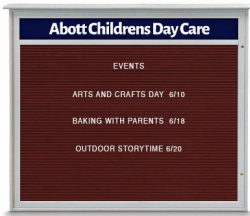

42" x 42" Viewable Area Outdoor Message Center Letter Board with Header | Single Door Information Board

FOR CURRENT PRICING, VISIT THE ID # LISTED ABOVE

Product Details

OVERHANG ROOF
(BACK VIEW)

BENEFITS

- Maintenance Free Recycled Plastic
- Will not crack or decay, split or rot
- Impervious to water, chemicals, and insects

- Outdoor Letter Board Message Center with Header
- **42 X 42 Viewing Window Area**
- Weather Resistant Display Case
- Wall Mount Cabinet
- Durable Outdoor Vinyl Letter Board Interior Panel
- Display important messages and protect them from the elements
- **Overall size will vary based on orientation selected (see size chart below)**
- Changeable Letter Board Information Board
- 5" High White Message Header Panel with Your Message
- **Personalized Message Header Printed Free**
- Your Text Message: Printed Max 3" High All Caps Black Helvetica Font
- Great for university campuses, parks, and golf courses
- **Lockable** door side mounted on a full-length piano **LEFT-Hinged**
- **Eco-Friendly, High density Polyethylene construction**
- **Maintenance Free Recycled Plastic Lumber**
- **Faux Wood Design - Looks Like Real Wood**
- **Will not rot, splinter, or crack**
- **Impervious to water, chemicals, and insects**
- Designed and Built for the Outdoors
- Withstands typical everyday outside elements: Not floodproof
- **Bottom Cabinet WEEP HOLES** help drain any water
- Vents help dissipate and reduce any condensation buildup
- Finished back panel adds structural integrity
- Removable interior Letterboard surface panel
- Locks included with two keys
- **3/4" wide main frame / 1 1/2' wide door frame**
- **5 1/2" exterior depth / 3 3/4" interior depth**
- **8 1/2" rain cover depth**
- **Exterior Cabinet Rain Shield (Roof Overhang)**
- LED Illuminated display cases are Optional
- [Call to Customize Single Door Message Center Letter Board](#)
- **145 piece 2" Helvetica letter / number set included**