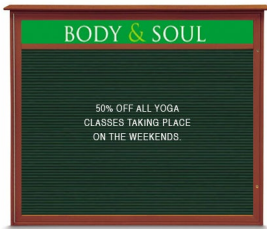

36" x 48" Viewable Area Outdoor Message Center Letter Board with Header | Single Door Information Board

FOR CURRENT PRICING, VISIT THE ID # LISTED ABOVE

Product Details