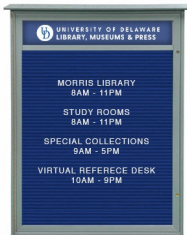

11" x 14" Viewable Area Outdoor Message Center Letter Board with Header | Single Door Information Board

FOR CURRENT PRICING, VISIT THE ID # LISTED ABOVE

Product Details

OVERHANG ROOF
(BACK VIEW)