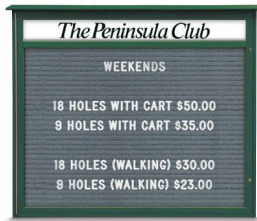

## Outdoor Message Center Letter Board | 36" x 36" Single Door, Wall Mount

FOR CURRENT PRICING, VISIT THE ID # LISTED ABOVE

### Product Details

- **Outdoor Message Board Letter with Header**
- Letter Board with Changeable Letters
- Display important messages and protect them from the elements
- Outdoor Letter Board Message Center **36x36**
- 5" High White Message Header Panel with Your Message
- **Personalized Message Header Printed Free**
- Your Text Message: Printed Max 3" High All Caps Black Helvetica Font
- Great for university campuses, parks, and golf courses
- Lockable door side mounted on a full-length piano hinge (Top Hinged for Landscape Orientation)
- Weather Resistant
- Maintenance-Free Recycled Plastic
- Impervious to chemicals and insects
- Will not rot, splinter, crack, or chip with the high density polyethylene construction
- Withstands typical outside elements: Not flood or waterproof
- Finished back panel adds structural integrity
- Removable interior surface
- Locks included with two keys
- 3/4" wide main frame / 1 1/2" wide door frame
- 5 1/2" exterior depth / 3 3/4" interior depth
- 8 1/2" rain cover depth
- **145 piece 2" Helvetica letter / number set included**
- Call to Customize Single Door Message Center Letter Board