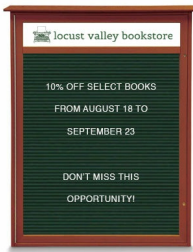

8.5" x 11" Viewable Area Outdoor Message Center Letter Board with Header | Single Door Information Board

FOR CURRENT PRICING, VISIT THE ID # LISTED ABOVE

Product Details

OVERHANG ROOF
(BACK VIEW)

ECO-FRIENDLY

BENEFITS

- Maintenance Free Recycled Plastic
- Will not crack or decay, split or rot
- Impervious to water, chemicals, and insects

- **Outdoor Letter Board Message Center with Header**
- **8.5 x 11 Viewing Window Area**
- Weather Resistant Display Case
- Wall Mount Cabinet
- Durable Outdoor Vinyl Letter Board Interior Panel
- Display important messages and protect them from the elements
- **Overall size will vary based on orientation selected (see size chart below)**
- Changeable Letter Board Information Board
- 5" High White Message Header Panel with Your Message
- **Personalized Message Header Printed Free**
- Your Text Message: Printed Max 3" High All Caps Black Helvetica Font
- Great for university campuses, parks, and golf courses
- **Lockable** door side mounted on a full-length piano **LEFT-Hinged**
- **Eco-Friendly, High density Polyethylene construction**
- **Maintenance Free Recycled Plastic Lumber**
- **Faux Wood Design - Looks Like Real Wood**
- **Will not rot, splinter, or crack**
- **Impervious to water, chemicals, and insects**
- Designed and Built for the Outdoors
- Withstands typical everyday outside elements: Not floodproof
- **Bottom Cabinet WEEP HOLES** help drain any water
- Vents help dissipate and reduce any condensation buildup
- Finished back panel adds structural integrity
- Removable interior Letterboard surface panel
- Locks included with two keys
- **3/4" wide main frame / 1 1/2' wide door frame**
- **5 1/2" exterior depth / 3 3/4" interior depth**
- **8 1/2" rain cover depth**
- **Exterior Cabinet Rain Shield (Roof Overhang)**
- LED Illuminated display cases are Optional
- [Call to Customize Single Door Message Center Letter Board](#)
- **145 piece 2" Helvetica letter / number set included**