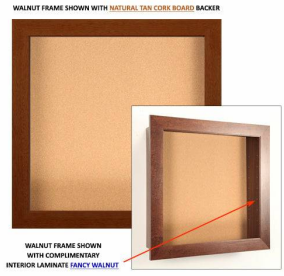

Open Face Large Wood Framed Shadow Boxes 4-Inches Deep + Cork Board 25+ Sizes

FOR CURRENT PRICING, VISIT THE ID # LISTED ABOVE

Product Details

- Open Face Wooden Large Shadow Boxes
- Cork Board Interior Backer Surface
- Designer Wood Framed, Wall Shadow Boxes
- 4" Deep Shadow Box Usable Interior Cabinet
- Wall Mounted Empty Shadowbox
- Flanged Front Frame Shadow Box with Cork Board
- #362 Wood Frame Profile: **1 3/4" Wide**
- Interior Wood Shadow Box Depth: **4"**
- Outer Wood Shadow Box Depth: **5 1/4"**
- 9 Natural wood shadowbox frame finishes
- Exterior Box Side Finish Complementary Laminates to Frame
- Interior Backing Board: 1/2" Natural Cork on Fiberboard
- Ready Made Empty Shadow Box | No Assembly Required
- Installs Easily: Mounting Hardware Included
- 4" Deep Large Shadow Boxes with Cork Board **for indoor use only**
- Contact Us for Custom Shadow Box Sizes and Styles

Ordering Options

- Frame Orientation: Portrait or Landscape
- Interior Box Sides Finish: White or Black Melamine | or Complimentary Laminates

Model	Interior Dimensions	Overall Size (Flanged Frame)	Ships Via	Weight
SBWLG4CORK-OPEN-1620	16" x 20" x 4"	19 1/4" x 21 1/4" x 5 1/4"	FedEx	25 LBS
SBWLG4CORK-OPEN-1824	18" x 24" x 4"	21 1/4" x 27 1/4" x 5 1/4"	FedEx	26 LBS
SBWLG4CORK-OPEN-2024	20" x 24" x 4"	23 1/4" x 27 1/4" x 5 1/4"	FedEx	29 LBS
SBWLG4CORK-OPEN-2030	20" x 30" x 4"	23 1/4" x 33 1/4" x 5 1/4"	FedEx	34 LBS
SBWLG4CORK-OPEN-2228	22" x 28" x 4"	25 1/4" x 31 1/4" x 5 1/4"	FedEx	31 LBS
SBWLG4CORK-OPEN-2424	24" x 24" x 4"	27 1/4" x 27 1/4" x 5 1/4"	FedEx	30 LBS
SBWLG4CORK-OPEN-2436	24" x 36" x 4"	27 1/4" x 39 1/4" x 5 1/4"	FedEx	35 LBS
SBWLG4CORK-OPEN-2448	24" x 48" x 4"	27 1/4" x 51 1/4" x 5 1/4"	FedEx	42 LBS
SBWLG4CORK-OPEN-2460	24" x 60" x 4"	27 1/4" x 63 1/4" x 5 1/4"	Freight	N/A