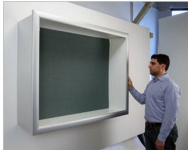

Large LED Lighted Shadow Box Display Case 7" Deep + Corkboard | SwingFrame SUPER WIDE-FACE Metal Frame

FOR CURRENT PRICING, VISIT THE ID # LISTED ABOVE

Product Details

- Super Wide Face Shadow Box SwingFrame
- Large Shadow Box with Cork Board
- Bold Shadowbox Frame Metal Profile: 2 3/8" Wide
- LED Lighted Cork Board Shadow Box Display Case
- UL Approved LED Strip Lighting Rated 50,000 Hrs
- 7 Inch Deep Shadow Box
- Wall Shadow Box
- Patented swing-open display frame system (opens right to left)
- Features Concealed Hinges and Gravity Lock
- Usable Interior Box Depth: 7"
- Overall Shadow Box Depth: 8 1/2"
- 2 Shadow Box Frame Finishes: Satin Silver or Satin Black
- Exterior Box Sides: Complimentary Laminate to Frame Finish
- Backing Board: 1/4" Natural Cork mounted on 1/4" Fiberboard
- Break Resistant Acrylic: Perfect for high traffic or public environments
- Empty Shadow Box Comes Fully Assembled
- Installs Easily: Wall Mounting Hardware Included
- LED Lighted Shadow Boxes 7 Inches Deep [For indoor use only](#)
- Call to Customize SwingFrame Wall Shadow Box Cases

Ordering Options

- Frame Orientation: Portrait or Landscape
- Interior Box Finish: White or Black Melamine | or Silver Metal Laminate
- Side Plunge Lock & Key
- (6) Fabric Colors

Lighting Specifications

TOP LIGHTING (ONE SIDE)

For this option we place an LED strip light on the top side of the interior display case. The light will shine downward onto the interior case, highlighting the contents inside.

INSIDE PERIMETER (ALL 4 SIDES)

For this option we place an LED strip light along the entire Perimeter of the interior display case. The light will shine from all 4 sides of the interior case, bringing more light intensity to the contents being displayed inside.