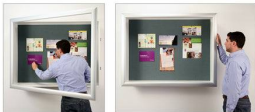

Large LED Lighted Shadow Box Display Case 7" Deep + Corkboard | SwingFrame SUPER WIDE-FACE Metal Frame

FOR CURRENT PRICING, VISIT THE ID # LISTED ABOVE

Product Details

- Super Wide Face Shadow Box SwingFrame
- Large Shadow Box with Cork Board
- Bold Shadowbox Frame Metal Profile: 2 3/8" Wide
- LED Lighted Cork Board Shadow Box Display Case
- UL Approved LED Strip Lighting Rated 50,000 Hrs
- 7 Inch Deep Shadow Box
- Wall Shadow Box
- Patented swing-open display frame system (opens right to left)
- Features Concealed Hinges and Gravity Lock
- Usable Interior Box Depth: 7"
- Overall Shadow Box Depth: 8 1/2"
- 2 Shadow Box Frame Finishes: Satin Silver or Satin Black
- Exterior Box Sides: Complimentary Laminate to Frame Finish
- Backing Board: 1/4" Natural Cork mounted on 1/4" Fiberboard
- Break Resistant Acrylic: Perfect for high traffic or public environments
- Empty Shadow Box Comes Fully Assembled
- Installs Easily: Wall Mounting Hardware Included
- LED Lighted Shadow Boxes 7 Inches Deep [For indoor use only](#)
- Call to Customize SwingFrame Wall Shadow Box Cases

Ordering Options

- Frame Orientation: Portrait or Landscape
- Interior Box Finish: White or Black Melamine | or Silver Metal Laminate
- Side Plunge Lock & Key
- (6) Fabric Colors

Lighting Specifications

TOP LIGHTING (ONE SIDE)

For this option we place an LED strip light on the top side of the interior display case. The light will shine downward onto the interior case, highlighting the contents inside.

INSIDE PERIMETER (ALL 4 SIDES)

For this option we place an LED strip light along the entire Perimeter of the interior display case. The light will shine from all 4 sides of the interior case, bringing more light intensity to the contents being displayed inside.