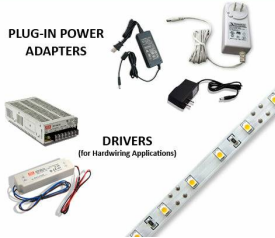

- LED Lighted Large Shadow Box Display Cases
- SwingFrame Bold Wide Wood Shadow Box
- Swing-Open Wall Shadow Box
- 7-inch Deep Shadow Box Usable Interior Cabinet
- Large Shadowbox Available in 25+ Sizes
- Hinged Shadow Box Frame
- Patented swing-open frame system (opens right to left)
- Concealed Hinges and Sliding Gravity Lock
- Wide Wood Frame Profile: **2 3/4" Wide**
- Interior Wood Shadow Box Depth: **7"**
- Outer Wood Shadow Box Depth: **9"**
- 7 Natural wood shadowbox frame finishes
- Exterior Box Sides: Complementary Laminate to Frame Finish
- Interior Backing Board: 1/2" White or Black Comes Standard
- Break-Resistant Clear Acrylic Window
- Installs Easily: Mounting Hardware Included
- Designer Wood Shadow Boxes Display Cases **For Indoor Use Only**
- Shadow Box Display Case Ships Assembled
- Contact Us for Custom SwingFrame ShadowBoxes

LONG LASTING, GREEN, ENERGY EFFICIENT LED COMPONENTS

PLUG-IN POWER ADAPTERS

DRIVERS
(for Hardwiring Applications)

**Wide Wood Framed Shadow Boxes LED Lighted can be surface mounted or recessed. If you plan to recess these boxes, please contact us to confirm the overall outside back box dimensions. The flanged wide picture frame profile which is placed over the back box will also need clearance for the door to swing-open 90 degrees.

Ordering Options

- Frame Orientation: Portrait or Landscape
- Interior Box Finish: White or Black Melamine | or Complimentary Laminate
- Side Plunge Lock & Key

Lighting Specifications

- UL approved LED Strip Lighting
- LED Color: Cool White
- LED Life: 50,000 hours (5 Year Warranty)
- Cord exit is positioned out the back of the display case ([Top Left Corner](#))

We offer **TWO LED Lighting Options** as detailed below;

TOP LIGHTING (ONE SIDE)

For this option we place an LED strip light on the top side of the interior display case. The light will shine downward onto the interior case, highlighting the contents inside.

INSIDE PERIMETER (ALL 4 SIDES)

For this option we place an LED strip light along the entire Perimeter of the interior display case. The light will shine from all 4 sides of the interior case, bringing more light intensity to the contents being displayed inside.

**THE BOX WILL APPEAR BRIGHTER WHEN A WHITE OR LIGHTER INTERIOR IS CHOSEN. THE DARKER THE INTERIOR, THE LESS THE LIGHT WILL TRAVEL AND SPREAD. KEEP THIS IN MIND, AS WELL AS THE LIGHTING ENVIRONMENT YOU WILL BE PLACING THIS SHADOW BOX DISPLAY CASE INTO, WHEN CHOOSING THE LED LIGHTING OPTION WHICH WILL WORK BEST FOR YOUR APPLICATION.

We offer **TWO Power Supply Options** as detailed below;

12v PLUG-IN ADAPTER

The 12v Plug-In Adapter can be plugged into any standard wall outlet. They come in Black or White, along with its wiring. The plug has a wire that is 5 feet to the power supply, then additional 3-4 feet depending on the adapter wattage capacity (see specs below for more information).

12v DRIVER for HARDWIRED APPLICATIONS.

For this option a licensed electrician will be required to provide power to the display case . The benefit of this option is that the wires and power source (driver) can be concealed by the electrician (see specs below for more information).

More Info on Lighted Shadowbox