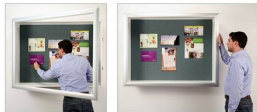

### Product Details

OPTIONAL FABRIC COVER CORK BOARD OFFERS

- 1-Inch Deep Shadow Box with LED Lighting
- SwingFrame Designer Wall Shadow Box Display Cases
- Bold Super Wide Face Metal Frame Profile
- Cork Bulletin Board Interior Backing
- LED Lighted Cork Board Shadow Box Display Case
- UL Approved LED Strip Lighting Rated 50,000 Hrs
- Super Wide Face Metal Frame Profile
- Bold, 2 3/8" Wide Slightly Curved Aluminum Profile
- 8-Inch Deep Shadow Box - Usable Interior Cabinet Space
- Durable Aluminum Frame Profile
- Swing Open, Wall Mount Hinged Shadow Box
- Concealed Hinges and Sliding Gravity Lock
- Empty Shadow Box with Tan Cork Board
- Patented swing-open display frame system (opens right to left)
- Usable Interior Cabinet Depth: 1"
- Overall Shadow Box Depth: 3"
- Two Most Popular Metal Frame Finishes: Satin Silver or Satin Black
- Exterior Box Sides: Black Laminate
- Backing Board: 1/4" Natural Cork Mounted on 1/4" Fiberboard
- **Optional:** Fabric Covered Bulletin Board in Various Colors
- Break-Resistant Clear Acrylic Window
- Choose Portrait or Landscape Orientation
- Installs Easily: Mounting Hardware (Z-Bar) Included
- Large Shadow Boxes **Ship Fully Assembled**
- 25+ Large Shadow Box Sizes
- **Free Shipping** on Many Large Shadow Box Sizes: See List
- SwingFrame Wall Shadow Boxes **for Indoor Use Only**
- Contact Us for Custom SwingFrame Shadow Box Display Cases

### Ordering Options

- Frame Orientation: Portrait or Landscape
- Interior Box Finish: White or Black Melamine | or Silver Metal Laminate
- Side Plunge Lock & Key
- 6 Fabric Colors

#### INSIDE PERIMETER (ALL 4 SIDES)

For this option we place an LED strip light along the entire Perimeter of the interior display case. The light will shine from all 4 sides of the interior case, bringing more light intensity to the contents being displayed inside.