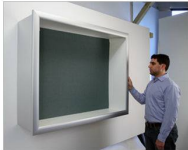

### Product Details

OPTIONAL FABRIC COVER CORK BOARD OFFERS

- 1-Inch Deep Shadow Box with LED Lighting
- SwingFrame Designer Wall Shadow Box Display Cases
- Bold Super Wide Face Metal Frame Profile
- Cork Bulletin Board Interior Backing
- LED Lighted Cork Board Shadow Box Display Case
- UL Approved LED Strip Lighting Rated 50,000 Hrs
- Super Wide Face Metal Frame Profile
- Bold, 2 3/8" Wide Slightly Curved Aluminum Profile
- 8-Inch Deep Shadow Box - Usable Interior Cabinet Space
- Durable Aluminum Frame Profile
- Swing Open, Wall Mount Hinged Shadow Box
- Concealed Hinges and Sliding Gravity Lock
- Empty Shadow Box with Tan Cork Board
- Patented swing-open display frame system (opens right to left)
- Usable Interior Cabinet Depth: 1"
- Overall Shadow Box Depth: 3"
- Two Most Popular Metal Frame Finishes: Satin Silver or Satin Black
- Exterior Box Sides: Black Laminate
- Backing Board: 1/4" Natural Cork Mounted on 1/4" Fiberboard
- **Optional:** Fabric Covered Bulletin Board in Various Colors
- Break-Resistant Clear Acrylic Window
- Choose Portrait or Landscape Orientation
- Installs Easily: Mounting Hardware (Z-Bar) Included
- Large Shadow Boxes **Ship Fully Assembled**
- 25+ Large Shadow Box Sizes
- **Free Shipping** on Many Large Shadow Box Sizes: See List
- SwingFrame Wall Shadow Boxes **for Indoor Use Only**
- Contact Us for Custom SwingFrame Shadow Box Display Cases

### Ordering Options

- Frame Orientation: Portrait or Landscape
- Interior Box Finish: White or Black Melamine | or Silver Metal Laminate
- Side Plunge Lock & Key
- 6 Fabric Colors