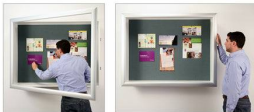

Large LED Lighted Shadow Box Display Case 1" Deep + Cork Board SwingFrame SUPER WIDE-FACE Bold Metal Frame Profile 25+ Sizes

FOR CURRENT PRICING, VISIT THE ID # LISTED ABOVE

Product Details

- 1-Inch Deep Shadow Box with LED Lighting
- SwingFrame Designer Wall Shadow Box Display Cases
- Bold Super Wide Face Metal Frame Profile
- Cork Bulletin Board Interior Backing
- LED Lighted Cork Board Shadow Box Display Case
- UL Approved LED Strip Lighting Rated 50,000 Hrs
- Super Wide Face Metal Frame Profile
- Bold, 2 3/8" Wide Slightly Curved Aluminum Profile
- 8-Inch Deep Shadow Box - Usable Interior Cabinet Space
- Durable Aluminum Frame Profile
- Swing Open, Wall Mount Hinged Shadow Box
- Concealed Hinges and Sliding Gravity Lock
- Empty Shadow Box with Tan Cork Board
- Patented swing-open display frame system (opens right to left)
- Usable Interior Cabinet Depth: 1"
- Overall Shadow Box Depth: 3"
- Two Most Popular Metal Frame Finishes: Satin Silver or Satin Black
- Exterior Box Sides: Black Laminate
- Backing Board: 1/4" Natural Cork Mounted on 1/4" Fiberboard
- **Optional:** Fabric Covered Bulletin Board in Various Colors
- Break-Resistant Clear Acrylic Window
- Choose Portrait or Landscape Orientation
- Installs Easily: Mounting Hardware (Z-Bar) Included
- Large Shadow Boxes **Ship Fully Assembled**
- 25+ Large Shadow Box Sizes
- **Free Shipping** on Many Large Shadow Box Sizes: See List
- SwingFrame Wall Shadow Boxes **for Indoor Use Only**
- Contact Us for Custom SwingFrame Shadow Box Display Cases

INSIDE PERIMETER (ALL 4 SIDES)

For this option we place an LED strip light along the entire Perimeter of the interior display case. The light will shine from all 4 sides of the interior case, bringing more light intensity to the contents being displayed inside.