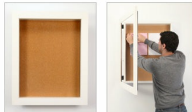

Product Details

- SwingFrame Designer LED Shadow Box
- 4-Inch Deep Shadow Box Display Case
- Wall Shadow Box with Cork Bulletin Board
- 2 3/4" Wide Wood Frame Profile
- Hinged Shadow Box Cork Board Display
- Empty Shadow Box
- Patented Swing Open Framing System
- Concealed Hinges and Sliding Gravity Lock
- Cork Bulletin Board Interior Surface Panel
- UL Rated, LED Strip Lighting
- Energy-Efficient, Long-Lasting LED Lighting: 50,000 hrs.
- Interior Usable Shadow Box Depth: 4"
- Overall Wood Shadow Box Depth: 5 3/4"
- 7 Natural wood bulletin board frame finishes
- Exterior Box Sides: Complimentary Laminate to Frame Finish
- Backing Board: 1/4" Natural Cork Mounted on 1/4" Fiberboard
- Break Resistant Clear Acrylic Window
- Installs Easily: Wall Mounting Z-Bar Hardware Included
- Large Wooden Cork Shadow Box Display Cases **For Indoor Use Only**
- 4" Deep Shadow Boxes Fully Assembled Ready to Wall Mount
- Call for Custom SwingFrame Shadowboxes

**SwingFrame Wide Wood Framed Shadow Boxes Display Cases can be surface mounted or recessed. If you are plan to recess, please contact us to confirm the overall outside back box dimensions. The flanged wood picture frame that is placed and hinged over the back box will also clearance for the door to swing-open 90 degrees.

Ordering Options

- Frame Orientation: Portrait or Landscape
- Interior Box Finish: White or Black Melamine | or Complimentary Laminate
- Side Plunge Lock & Key
- (6) Fabric Colors

Lighting Specifications

- UL approved LED Strip Lighting
- LED Color: Cool White
- LED Life: 50,000 hours (5 Year Warranty)
- Cord exit is positioned out the back of the display case ([Top Left Corner](#))

We offer TWO LED Lighting Options as detailed below;

TOP LIGHTING (ONE SIDE)

For this option we place an LED strip light on the top side of the interior display case. The light will shine downward onto the interior case, highlighting the contents inside.

INSIDE PERIMETER (ALL 4 SIDES)

For this option we place an LED strip light along the entire Perimeter of the interior display case. The light will shine from all 4 sides of the interior case, bringing more light intensity to the contents being displayed inside.

**THE BOX WILL APPEAR BRIGHTER WHEN A WHITE OR LIGHTER INTERIOR IS CHOSEN. THE DARKER THE INTERIOR, THE LESS THE LIGHT WILL TRAVEL AND SPREAD. KEEP THIS IN MIND, AS WELL AS THE LIGHTING ENVIRONMENT YOU WILL BE PLACING THIS SHADOW BOX DISPLAY CASE INTO, WHEN CHOOSING THE LED LIGHTING OPTION WHICH WILL WORK BEST FOR YOUR APPLICATION.

We offer TWO Power Supply Options as detailed below;

12v PLUG-IN ADAPTER

The 12v Plug-In Adapter can be plugged into any standard wall outlet. They come in Black or White, along with its wiring. The plug has a wire that is 5 feet to the power supply, then additional 3-4 feet depending on the adapter wattage capacity (see specs below for more information).

12v DRIVER for HARDWIRED APPLICATIONS.