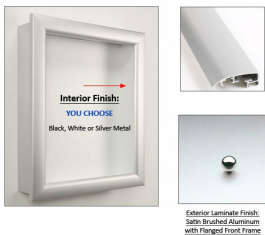

Model	Interior Dimensions	Overall Size	Viewable Area	Ships Via	Shipping Weight
SBMWIDECORK3-LED-1620	16" x 20"	19" x 23"	14 1/4" x 18 1/4"	FedEx	18 LBS