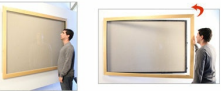

Large 1-Inch Deep Shadow Box with Cork Board | Bold Wide Wood Frame Designer SwingFrame in 25+ Sizes

FOR CURRENT PRICING, VISIT THE ID # LISTED ABOVE

Product Details

CREATE YOUR OWN THEMED SHADOW BOX.

- SwingFrame Designer Shadow Box + Cork Board
- 1-Inch Deep Shadow Box Cabinet Interior
- Wide Wood Frame Flat Face Profile: **2 3/4" Wide**
- **Swing Open**, Wall Mount Enclosed Display Case
- Interior Useable Shadow Box Depth: 1"
- Cork Bulletin Board Interior Surface Panel
- Huge & Empty Shadow Box
- Hinged Shadow Box Frame with Pinboard
- Concealed Hinges and Sliding Gravity Lock
- Overall Wood Shadow Box Depth: **2 3/4"**
- 7 Wood Frame Finishes
- Exterior Box Sides: Black Laminate
- Backing Board: 1/4" Natural Cork Mounted on 1/4" Fiberboard
- Break Resistant Clear Acrylic Window
- Installs Easily: Wall Mounting Hardware Included
- Large Wood Cork Shadow Box Display Cases **For Indoor use only**
- Call for Custom Shadowboxes

**SwingFrame Designer Shadow Boxes can be surface mounted or recessed. Please call us to confirm the overall outside back box dimensions if you plan to recess these boxes. The flanged picture frame, placed over the back box, will also need clearance for the door to swing open.

Ordering Options

- Shadow Box Orientation: Portrait or Landscape
- Interior Box Finish: White or Black Melamine | or Complimentary Laminate
- Side Plunge Lock & Key
- 6 Fabric Colors

Model	Interior Dimensions	Overall Size	Viewable Area	Ships Via	Shipping Weight
SBWLG-WIDECORK-1620	16" x 20"	20 1/4" x 24 1/4"	14 3/4" x 18 3/4"	FedEx	15 LBS
SBWLG-WIDECORK-1824	18" x 24"	22 1/4" x 28" 1/4"	16 3/4" x 22 3/4"	FedEx	17 LBS
SBWLG-WIDECORK-2024	20" x 24"	24 1/4" x 28 1/4"	18 3/4" x 22 3/4"	FedEx	23 LBS
SBWLG-WIDECORK-2030	20" x 30"	24 1/4" x 34 1/4"	18 3/4" x 28 3/4"	FedEx	28 LBS
SBWLG-WIDECORK-2228	22" x 28"	26 1/4" x 32 1/4"	20 3/4" x 26 3/4"	FedEx	25 LBS
SBWLG-WIDECORK-2424	24" x 24"	28 1/4" x 28 1/4"	22 3/4" x 22 3/4"	FedEx	25 LBS
SBWLG-WIDECORK-2436	24" x 36"	28 1/4" x 40 1/4"	22 3/4" x 34 3/4"	FedEx	29 LBS
SBWLG-WIDECORK-2448	24" x 48"	28 1/4" x 52 1/4"	22 3/4" x 46 3/4"	FedEx	33 LBS