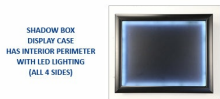

### Product Details

- SwingFrame Designer Shadow Box
- LED Lighted Shadow Box Display Case
- **2 3/8"** Wide Super Wide-Face Metal Frame Profile
- **4** Inch Deep Shadow Box (**Interior Depth**)
- Swing Open, Wall Shadow Box
- UL Approved LED Strip Lights
- Empty Shadow Box
- Patented swing-open display frame system (opens right to left)
- Features Concealed Hinges and Hidden Gravity Lock
- Super Wide Face Shadow Frame Metal Profile: 2 3/8" Wide
- Interior Box Depth: **4"**
- Overall Shadow Box Depth: **5 3/4"**
- 2 Shadow Box Frame Finishes: Satin Silver or Satin Black
- Exterior Box Sides: Complimentary to Frame Finish
- Backing Board: 1/2" White or Black come standard (Silver is Optional)
- Break Resistant Acrylic: Perfect for high traffic or public environments
- Installs Easily: Wall Mounting Hardware Included
- **4" Deep LED Lighted SwingFrame Shadowboxes For Indoor Use**
- Call for SwingFrame Custom Made Wall Shadow Box Cases

### Ordering Options

- Frame Orientation: Portrait or Landscape
- Interior Box Finish: White or Black Melamine | or Silver Metal Laminate
- Side Plunge Lock & Key