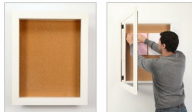

LONG LASTING, GREEN, ENERGY EFFICIENT LED COMPONENTS

PLUG-IN POWER ADAPTERS