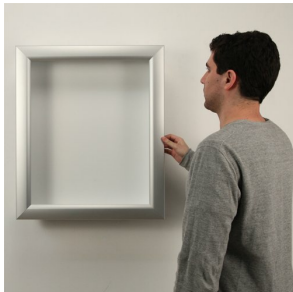

## Designer SUPER WIDE-FACE Metal Framed Shadowbox SwingFrames (1" Deep)

FOR CURRENT PRICING, VISIT THE ID # LISTED ABOVE

### Product Details

- **SwingFrame Shadow Box**
- Enclosed Shadow Box Display Case
- **Bold Super Wide Face Metal Frame Profile 2 3/8" Wide**
- **1" Deep Shadow Box**
- Swing Open, Wall Shadow Box
- Empty Shadow Box
- Patented swing-open display frame system (opens right to left)
- Features Concealed Hinges and Gravity Lock
- **Interior Box Depth: 1"**
- **Overall Shadow Box Depth: 2 3/4"**
- 2 Shadow Box Frame Finishes: **Satin Silver or Satin Black**
- Exterior Box Sides: Exterior Laminate will compliment the frame finish
- Backing Board: 1/4" White or Black come standard (Silver is Optional)
- Break Resistant Clear Acrylic window
- Installs Easily: Mounting hardware included
- **1 Inch Deep Shadow Box For indoor use only**
- **Call to Customize SwingFrame Wall Shadow Box Case**

**\*\*These shadow boxes can be surface mounted or recessed. If you are planning to recess these boxes, please call us to confirm the overall outside back box dimensions. The flanged picture frame which is placed over the back box will also need some clearance for the door to swing-open.**