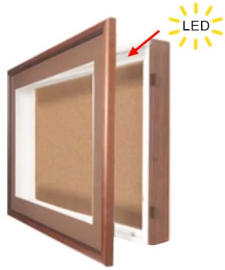

SwingFrame Designer Lighted Wood Frame 3 Inches Deep Shadow Box Display Case | Cork Board 10+ Sizes

FOR CURRENT PRICING, VISIT THE ID # LISTED ABOVE