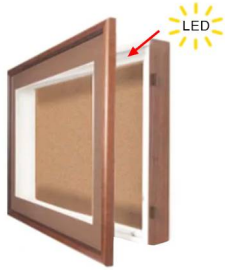

SwingFrame Designer Lighted Wood Frame 4 Inches Deep Shadow Box Display Case | Cork Board 10+ Sizes

FOR CURRENT PRICING, VISIT THE ID # LISTED ABOVE