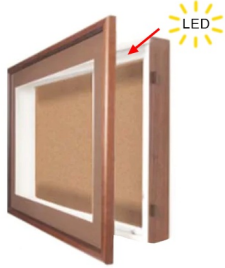

SwingFrame Designer Lighted Wood Frame 4 Inches Deep Shadow Box Display Case | Cork Board 10+ Sizes

FOR CURRENT PRICING, VISIT THE ID # LISTED ABOVE