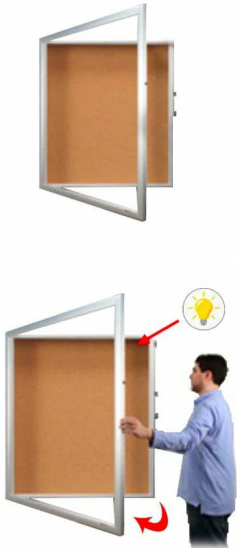

## Large Shadow Box SwingFrames with Corkboard + Bold SUPER WIDE-FACE Metal Frame | 5" Deep Shadowbox Interior in 25+ Sizes

FOR CURRENT PRICING, VISIT THE ID # LISTED ABOVE

### Product Details

- SwingFrame Shadow Box Display Case
- Super Wide Face Metal Frame Profile 2 3/8"
- Wall Shadow Box with Cork Bulletin Board
- 5" Deep Shadow Box Usable Interior Cabinet
- Bold, slightly curved Metal Profile: 2 3/8" Wide
- Wall Shadow Box Display Case
- 25+ Large Shadow Box Sizes
- Swing Open, Wall Mount Shadow Box Corkboard
- Empty Shadow Box with Tan Cork Backer Panel
- Patented swing-open display frame system (opens right to left)
- Concealed Hinges and Sliding Gravity Lock
- Overall Shadow Box Depth: 7"
- 2 Shadow Box Frame Finishes: Satin Silver or Satin Black
- Exterior Box Sides: Black Laminate
- Backing Board: 1/4" Natural Cork Mounted on 1/4" Fiberboard
- Break-Resistant Clear Acrylic Window
- Installs Easily: Mounting hardware included
- SwingFrame Shadow Boxes 5" Deep **for Indoor Use Only**
- Call for Customize SwingFrame Wall Shadow Box Case

**\*\*Super Wide Face Shadow Boxes can be surface mounted or recessed. If you are planning to recess these boxes, please call us to confirm the overall outside back box dimensions. The flanged picture frame which is placed over the back box will also need some clearance for the frame door to swing-open to 90 degree angle.**