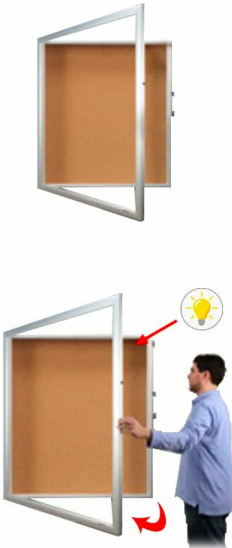

## SwingFrame Large Shadow Boxes, Corkboard and SUPER WIDE-FACE Metal Frame Profile with 2" Deep Shadowbox Usable Interior Cabinet 25+ Sizes

FOR CURRENT PRICING, VISIT THE ID # LISTED ABOVE

### Product Details

- SwingFrame Designer Shadow Box Display Case
- Bold Super Wide Face Aluminum Frame Profile
- Indoor 2" Deep Shadow Box with Cork Board
- Usable Interior Cabinet with 2-Inch Deep Space
- Cork Bulletin Board Shadow Box
- Bold, slightly curved Metal Profile: **2 3/8" Wide**
- Wall Shadow Box Display Case
- 25+ Large Shadow Box Sizes
- Swing Open Super Wide Face Frame
- Shadow Box with tan cork backer panel
- Patented swing-open display frame system (opens right to left)
- Concealed Hinges and Sliding Gravity Lock
- Overall Shadow Box Depth: **4"**
- Two Shadow Box Frame Finishes: Satin Silver or Satin Black
- Exterior Box Sides: Black Laminate
- **Backing Board:** 1/4" Natural Cork mounted on 1/4" Fiberboard
- Break-Resistant, Clear Acrylic Window
- Installs Easily: Mounting Hardware Included
- SwingFrame Shadow Boxes 2" Deep **For Indoor Use Only**
- Large Shadow Boxes Ship Fully Assembled
- **Free-Shipping** on Some Large Shadowbox Sizes: See List
- Call to Customize SwingFrame Wall Shadow Box Case Sizes + Options

\*\*Super Wide Face Shadow Boxes can be surface mounted or recessed. If you plan to recess these boxes, please call us to confirm the overall outside back box dimensions. The front flanged picture frame, which is placed over the back box, will also need some clearance for the frame door to swing open to a 90-degree angle.