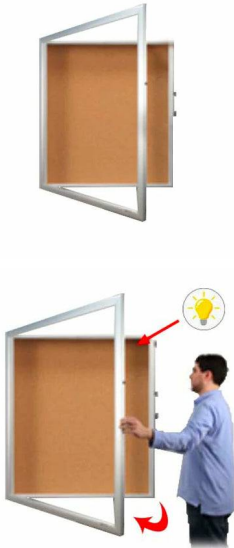

SwingFrame Large Shadow Boxes, Corkboard and SUPER WIDE-FACE Metal Frame Profile with 2" Deep Shadowbox Usable Interior Cabinet 25+ Sizes

FOR CURRENT PRICING, VISIT THE ID # LISTED ABOVE

Product Details

- SwingFrame Designer Shadow Box Display Case
- Bold Super Wide Face Aluminum Frame Profile
- Indoor 2" Deep Shadow Box with Cork Board
- Usable Interior Cabinet with 2-Inch Deep Space
- Cork Bulletin Board Shadow Box
- Bold, slightly curved Metal Profile: **2 3/8" Wide**
- Wall Shadow Box Display Case
- 25+ Large Shadow Box Sizes
- Swing Open Super Wide Face Frame
- Shadow Box with tan cork backer panel
- Patented swing-open display frame system (opens right to left)
- Concealed Hinges and Sliding Gravity Lock
- Overall Shadow Box Depth: **4"**
- Two Shadow Box Frame Finishes: Satin Silver or Satin Black
- Exterior Box Sides: Black Laminate
- **Backing Board:** 1/4" Natural Cork mounted on 1/4" Fiberboard
- Break-Resistant, Clear Acrylic Window
- Installs Easily: Mounting Hardware Included
- SwingFrame Shadow Boxes 2" Deep **For Indoor Use Only**
- Large Shadow Boxes Ship Fully Assembled
- **Free-Shipping** on Some Large Shadowbox Sizes: See List
- Call to Customize SwingFrame Wall Shadow Box Case Sizes + Options

**Super Wide Face Shadow Boxes can be surface mounted or recessed. If you plan to recess these boxes, please call us to confirm the overall outside back box dimensions. The front flanged picture frame, which is placed over the back box, will also need some clearance for the frame door to swing open to a 90-degree angle.