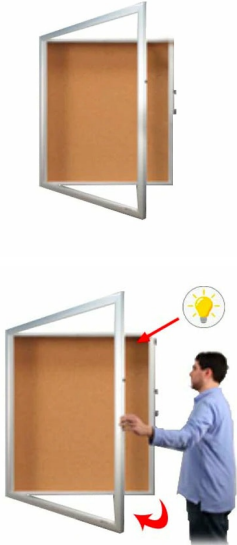

Product Sheet

Item ID # SBMLGWIDECORK3

Large Shadow Box SwingFrames with Corkboard & SUPER WIDE-FACE Metal Frame | 3" Deep Interior

FOR CURRENT PRICING, VISIT THE ID # LISTED ABOVE

Product Details

- **SwingFrame Designer Shadow Box**
- **Super Wide Face Metal Frame Profile**
- **Cork Bulletin Board Shadow Box**
- Bold, slightly curved Metal Profile: **2 3/8" Wide**
- **3" Deep Shadow Box Interior**
- Wall Shadow Box Display Case
- **26 Large Shadow Box Sizes**
- Swing Open, Wall Mount Shadow Box Corkboard
- Empty Shadow Box with tan cork backer panel
- Patented swing-open display frame system (opens right to left)
- Features Concealed Hinges and Sliding Gravity Lock
- **Usable Interior Shadow Box Depth: 3"**
- Overall Shadow Box Depth: 5"
- **2 Shadow Box Frame Finishes: Satin Silver or Satin Black**
- Exterior Box Sides: Black Laminate
- Backing Board: 1/4" Natural Cork mounted on 1/4" Fiberboard
- Break Resistant Acrylic: Perfect for high traffic or public environments
- Installs Easily: Mounting hardware included
- SwingFrame Shadow Boxes 3" Deep **For Indoor Use Only**
- **Large Shadow Box Displays Ship Assembled**
- **Free Shipping on Many Large Sized Shadowboxes: See List**
- **Call for Custom Wall Shadow Box Case**

****Super Wide Face Shadow Boxes can be surface mounted or recessed. If you are planning to recess these boxes, please call us to confirm the overall outside back box dimensions. The flanged picture frame which is placed over the back box will also need some clearance for the frame door to swing-open to 90 degree angle.**