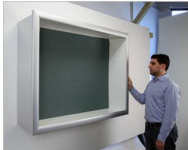

### Product Details

- Super Wide Face Shadow Box SwingFrame
- Large Shadow Box with Cork Board
- Bold Shadowbox Frame Metal Profile: 2 3/8" Wide
- LED Lighted Cork Board Shadow Box Display Case
- UL Approved LED Strip Lighting Rated 50,000 Hrs
- 4 Inch Deep Shadow Box
- Wall Shadow Box
- Patented swing-open display frame system (opens right to left)
- Features Concealed Hinges and Gravity Lock
- Usable Interior Box Depth: 4"
- Overall Shadow Box Depth: 5 1/2"
- 2 Shadow Box Frame Finishes: **Satin Silver or Satin Black**
- Exterior Box Sides: Complimentary Laminate to Frame Finish
- Backing Board: 1/4" Natural Cork mounted on 1/4" Fiberboard
- Break Resistant Acrylic: Perfect for high traffic or public environments
- Empty Shadow Box Comes Fully Assembled
- Installs Easily: Wall Mounting Hardware Included
- LED Lighted Shadow Boxes 4 Inches Deep [For indoor use only](#)
- Call to [Customize SwingFrame Wall Shadow Box Cases](#)

### Ordering Options

- Frame Orientation: Portrait or Landscape
- Interior Box Finish: White or Black Melamine | or Silver Metal Laminate
- Side Plunge Lock & Key
- 6 Fabric Colors