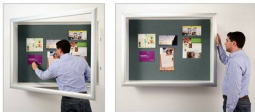

### Product Details

- Super Wide Face Shadow Box SwingFrame
- Large Shadow Box with Cork Board
- Bold Shadowbox Frame Metal Profile: 2 3/8" Wide
- LED Lighted Cork Board Shadow Box Display Case
- UL Approved LED Strip Lighting Rated 50,000 Hrs
- 4 Inch Deep Shadow Box
- Wall Shadow Box
- Patented swing-open display frame system (opens right to left)
- Features Concealed Hinges and Gravity Lock
- Usable Interior Box Depth: 4"
- Overall Shadow Box Depth: 5 1/2"
- 2 Shadow Box Frame Finishes: **Satin Silver or Satin Black**
- Exterior Box Sides: Complimentary Laminate to Frame Finish
- Backing Board: 1/4" Natural Cork mounted on 1/4" Fiberboard
- Break Resistant Acrylic: Perfect for high traffic or public environments
- Empty Shadow Box Comes Fully Assembled
- Installs Easily: Wall Mounting Hardware Included
- LED Lighted Shadow Boxes 4 Inches Deep [For indoor use only](#)
- Call to [Customize SwingFrame Wall Shadow Box Cases](#)

### Ordering Options

- Frame Orientation: Portrait or Landscape
- Interior Box Finish: White or Black Melamine | or Silver Metal Laminate
- Side Plunge Lock & Key
- 6 Fabric Colors

#### TOP LIGHTING (ONE SIDE)

For this option we place an LED strip light on the top side of the interior display case. The light will shine downward onto the interior case, highlighting the contents inside.

#### INSIDE PERIMETER (ALL 4 SIDES)

For this option we place an LED strip light along the entire Perimeter of the interior display case. The light will shine from all 4 sides of the interior case, bringing more light intensity to the contents being displayed inside.