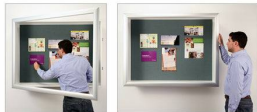

### Product Details

- Super Wide Face Shadow Box SwingFrame
- Large Shadow Box with Cork Board
- Bold Shadowbox Frame Metal Profile: 2 3/8" Wide
- LED Lighted Cork Board Shadow Box Display Case
- UL Approved LED Strip Lighting Rated 50,000 Hrs
- 4 Inch Deep Shadow Box
- Wall Shadow Box
- Patented swing-open display frame system (opens right to left)
- Features Concealed Hinges and Gravity Lock
- Usable Interior Box Depth: 4"
- Overall Shadow Box Depth: 5 1/2"
- 2 Shadow Box Frame Finishes: **Satin Silver or Satin Black**
- Exterior Box Sides: Complimentary Laminate to Frame Finish
- Backing Board: 1/4" Natural Cork mounted on 1/4" Fiberboard
- Break Resistant Acrylic: Perfect for high traffic or public environments
- Empty Shadow Box Comes Fully Assembled
- Installs Easily: Wall Mounting Hardware Included
- LED Lighted Shadow Boxes 4 Inches Deep [For indoor use only](#)
- Call to [Customize SwingFrame Wall Shadow Box Cases](#)

### Ordering Options

- Frame Orientation: Portrait or Landscape
- Interior Box Finish: White or Black Melamine | or Silver Metal Laminate
- Side Plunge Lock & Key
- 6 Fabric Colors

#### TOP LIGHTING (ONE SIDE)

For this option we place an LED strip light on the top side of the interior display case. The light will shine downward onto the interior case, highlighting the contents inside.

#### INSIDE PERIMETER (ALL 4 SIDES)

For this option we place an LED strip light along the entire Perimeter of the interior display case. The light will shine from all 4 sides of the interior case, bringing more light intensity to the contents being displayed inside.