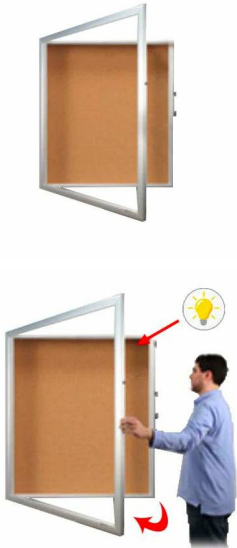

## Large Shadow Box SwingFrames with Corkboard and SUPER WIDE-FACE Metal Frame | 4" Deep Shadow Box Display Cases 25+ Sizes

FOR CURRENT PRICING, VISIT THE ID # LISTED ABOVE

### Product Details

- SwingFrame Designer Shadow Box Display Case
- Super Wide Face Metal Frame Profile
- 4-Inch Deep Shadow Box Interior with Cork Board
- Bold, slightly curved Metal Profile: **2 3/8" Wide**
- **4" Deep Shadow Box Interior**
- Wall Shadow Box Display Case
- **25+** Large Shadow Box Sizes
- Swing Open, Wall Mount Shadow Box Corkboard
- Empty Shadow Box with tan cork backer panel
- Patented swing-open display frame system (opens right to left)
- Features Concealed Hinges and Sliding Gravity Lock
- **Usable Interior Shadow Box Depth: 4"**
- Overall Shadow Box Depth: 6"
- 2 Shadow Box Frame Finishes: **Satin Silver or Satin Black**
- Exterior Box Sides: Black Laminate
- Backing Board: 1/4" Natural Cork mounted on 1/4" Fiberboard
- Break Resistant Acrylic: Perfect for high traffic or public environments
- Installs Easily: Mounting hardware included
- SwingFrame Shadow Boxes 4" Deep **For Indoor Use Only**
- Large Shadow Boxes Ship Fully Assembled
- Free Shipping on Many Big and Extra Large Shadowbox Sizes
- Call for Custom Wall Shadow Box Display Cases

**\*\*Super Wide Face Shadow Boxes can be surface mounted or recessed. If you are planning to recess these boxes, please call us to confirm the overall outside back box dimensions. The flanged picture frame which is placed over the back box will also need some clearance for the frame door to swing-open to 90 degree angle.**