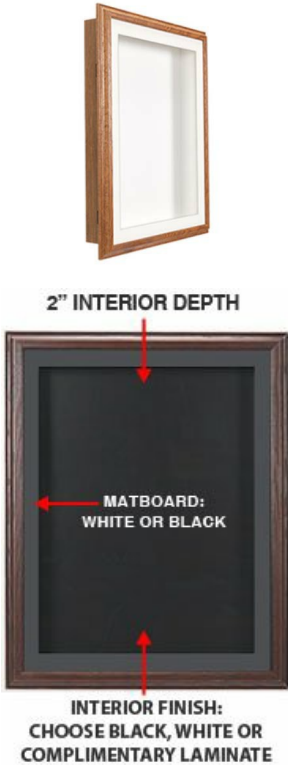

SwingFrame Designer Wood Oak Wall Display Case 2" Deep

FOR CURRENT PRICING, VISIT THE ID # LISTED ABOVE

Product Details

- Oak Wood Display Case
- Wall Mounted Display Case
- Swing Open Hinged Display Case
- Shadow Box Display Case Design
- Patented swing-open frame system (opens right to left)
- Features concealed hinges and Gravity Lock
- Oak Wood Frame Profile: 1 1/2" Wide
- Interior Display Case Depth: 2"
- Overall Display Case Depth: 3 1/4"
- (3) Natural OAK display case frame finishes
- Beveled Matboard: Arctic White or Raven Black
- Exterior Box Sides: Black Laminate
- Backing Board: 1/4" White or Black come standard
- Break Resistant Acrylic: Perfect for high traffic or public environments
- Installs Easily: Mounting hardware included
- Indoor use only
- [Call to Customize SwingFrame Designer Oak Display Cases](#)

Ordering Options

- Frame Orientation: Portrait or Landscape
- Interior Box Finish: White or Black
- Display Case Frame Interior Finishes Options: Melamine or Laminate
- Beveled Matboard: Arctic White or Raven Black
- Side Plunge Lock & Key

Model	Interior Dimensions	Overall Size	Viewable Area	Ships Via	Shipping Weight
DCO2-1620	16" x 20"	20 1/4" x 24 1/4"	15" x 19"	FedEx	16
DCO2-1824	18" x 24"	22 1/4" x 28 1/4"	17" x 23"	FedEx	18
DCO2-2024	20" x 24"	24 1/4" x 28 1/4"	19" x 23"	FedEx	21