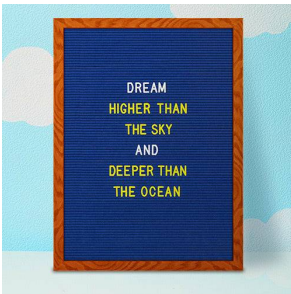

Product Sheet

Item ID # OFWLBFGB-1824

Green or Blue Felt Letter Board 18x24 Wood Frame in 3 Finishes: Light Oak, Walnut, Cherry + Custom Sizes

FOR CURRENT PRICING, VISIT THE ID # LISTED ABOVE

Product Details

- Wood Framed Felt Letter Boards 18x24
- Choose Blue Letter Board or Green Letter Board
- Wall Mount Letterboard in 3 Wood Finishes
- Wood Frame (1" wide) Borders Letter Board
- **Wood Frame Finishes:** Light Oak, Cherry, Walnut
- Overall Frame Depth: 7/8"
- Felt letterboard with 1/4" grooves for easy letter and number insertion
- **FREE** 3/4" White Helvetica letters and numbers included (290 Characters)
- Hanging Hardware riveted onto the back for easy wall or ceiling mount
- 18" x 24" Open Face felt letter board displays **for INDOOR use only**
- **Optional:** Colorful Plastic Letter Sets in a Variety of Sizes
- **Optional:** Spray Painted Letters in RED, YELLOW, GOLD, SILVER, ORANGE +
- Call for Custom Colors Letter Sets Quote
- Call for Custom Size Open Face Framed Letter Boards

Ordering Options

- Optional colors for felt letterboard panel
- Optional letter & character sets (1/2", 3/4", 1", 2", 3")

Model	Overall Letter Board Size	Viewable Area	Ships Via	Shipping Weight
OFWLBFGB-1824	18" x 24"	16" x 22"	UPS	9 LBS