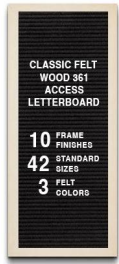

## Access Letterboard 24 x 48 Open Face 361 Wood Framed FELT Letter Board

FOR CURRENT PRICING, VISIT THE ID # LISTED ABOVE  
FREE SHIPPING

### Product Details

- Wood #361 Felt Access Letterboards
- 24" x 48" Wood Framed Letterboard
- Letter Board with Changeable Letters
- Open Face Wood Framed Letter Board
- Wooden Picture Frame Style with Top Flat Face Profile
- BLACK, GREY, or WHITE Letter Board
- Wood Frame Profile: 1 3/16" Wide ( )
- #361 Wood Frame Profile Style borders the felt letter board
- Natural Wood Stained Frame
- 10 Popular Wood Frame Finishes
- Portrait and Landscape Sizes
- 24"x48" is the Outside Frame Dimension
- Overall Frame Depth: 3/4"
- Letterboard with 1/4" grooves allows for easy letter and number insertion
- 3/4" White or Black Helvetica letters and numbers included (290 Characters)
- Optional Plastic Letter Sets Sizes in Helvetica and Roman Fonts
- Ideal for Signs, Messages, Menus, Directories, Other Info + Announcements
- Hanging Hardware on the frame back for wall or ceiling mount.
- 24x48 Open Face #361 Wood Frame Access Letterboards **for INDOOR use**

### Ordering Options

- Frame Orientation: Portrait or Landscape
- Optional letter & character sets (1/2", 3/4", 1", 2", 3")

361 Classic Style Wood Frame Profile

Model	Letter Board (Overall Frame Size)	Viewable Area	Orientation	Ship Wt.
OFLETW361F-2448	24" x 48"	21 5/8" x 45 5/8"	Portrait or Landscape	25 LBS