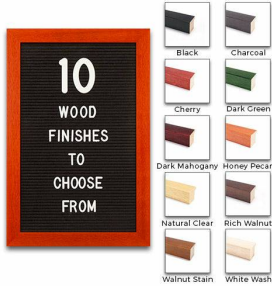

Product Sheet

Item ID # OFLETW361F-4848

Access Letterboard 48 x 48 with Open Face Felt Letter Board Bordered by #361 Wood Frame Profile

FOR CURRENT PRICING, VISIT THE ID # LISTED ABOVE
FREE SHIPPING

Product Details

- 48x48 Access Letter Boards: #361 Wood Frame Profile
- Open Face, Colorful Letterboard + Changeable Letters
- Elegant Wood Picture Frame Style: Top Flat Face Profile
- Grooved BLACK, GREY, or WHITE Letter Boards
- #361 Wood Frame Flat Face Profile: 1 3/16" Wide
- Wood Frame Borders the Felt Letter Board
- Natural Wood Stained Frame
- 10 Popular Wood Frame Finishes
- Square Outside Frame Dimension: 48"x 48"
- Overall Frame Depth: 3/4"
- Letterboard with standard 1/4" grooves for easy letter and number insertion
- 3/4" White or Black Helvetica Letters/Numbers Included - 290 Characters
- Optional: Plastic Letter Sets Sizes in Helvetica and Roman Fonts
- Ideal for Signs, Messages, Menus, Directories, Other Info + Announcements
- Hanging hardware on the frame back for wall or ceiling mount.
- #361 Wood Framed 16x16 Access Letterboards for INDOOR use

Ordering Options

- Frame Orientation: Square
- Optional letter & character sets (1/2", 3/4", 1", 2", 3")

361 Classic Style
Wood Frame Profile

Model	Letter Board (Overall Frame Size)	Viewable Area	Orientation	Ship Wt.
OFLETW361F-4848	48" x 48"	45 5/8" x 45 5/8"	Square	46 LBS