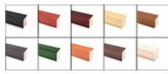

- Fabric Covering over Cork bulletin board (see 6 colors below)
- Hard Plastic Push Pins: Clear or Multi-Color pins (100 per box)

*CUSTOM SIZES AVAILABLE | CALL US

Header Details

- UPPERCASE Helvetica vinyl lettering
- Black lettering on a 5" white header (3" max text height)

IMPORTANT HEADER ORDERING DETAILS

Please type your message in the text box provided below. We will try to keep your message on one line unless otherwise specified. If we can't fit your message on one line we will center your copy on two lines. For the customer that needs a specific font, color or text positioning, you may call customer service with your requests.

ORDERING OPTIONS BELOW.
SELECT THE RIGHT OPTION FOR YOU, AND FOLLOW INSTRUCTIONS

STANDARD HEADER (No Charge)

Standard UPPERCASE Black Helvetica Lettering as detailed above. Make sure to spell out your header in the empty Text Box above the Green ADD to CART button. Check your grammar & spelling!

LEAVE HEADER BLANK (No Charge)

For those customers that will be adding their own header, select this option. Make sure to enter **LEAVE BLANK** in the empty Text Box above the Green ADD to CART button.

CUSTOM HEADER / LOGO (+ $75.00)

This is for those customers that wish to send us a specific FONT, COLOR, or LOGO. Make sure to enter **CUSTOM LOGO** in the empty Text Box above the Green ADD to CART button. We will contact you once the order has been received to instruct you on how to submit the HI-Res EPS File to us.