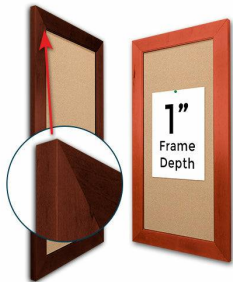

Access Cork Board, 20x26 Open Face BOLD WIDE WOOD Framed Cork Bulletin Board

FOR CURRENT PRICING, VISIT THE ID # LISTED ABOVE
FREE SHIPPING

Bold 2 3/4" Wide Wood Profile

Product Details

- 20x26 Access Cork Board, Open Face
- Wood Framed Message Display Board
- Open Face Corkboard
- Bold Wide-Wood Frame
- Wooden Picture Frame Style with Bold, Flat Face Profile
- 2 3/4" Wide Frame Profile
- Natural Tan Pebble Cork Surface
- 8 Popular Natural Wood Stain Frame Finishes
- Wood Frame Profile: 2 3/4" Wide (3" Wide for Brushed Bronze finish)
- Portrait and Landscape Sizes
- 20" x 26" refers to the Outside Frame Dimension
- Overall Frame Depth: 1"
- Ideal as a message board, notice board, announcement board
- Black PVC Backer is installed onto the backside of the frame to provide additional support to the bulletin board
- Hanging Hardware on the frame back for wall or ceiling mount.
- Optional Fabric Covered Cork Colors
- Optional Pushpins: Clear and Multi-Colored
- Access Cork Boards, Open Face Bulletin Board Display Frames for INDOOR use

Ordering Options

- Frame Orientation: Portrait or Landscape
- Fabric Covering over Cork bulletin board (see 6 colors under "PRODUCT OPTIONS")
- Hard Plastic Push Pins: Clear or Multi-Color pins (100 per box)

*CUSTOM SIZES AVAILABLE - CONTACT US FOR DETAILS

Model	Cork Board (Overall Frame Size)	Viewable Area	Orientation	Ships Via
OFCORKWIDE-2026	20" x 26"	14 1/2" x 20 1/2"	Portrait or Landscape	FedEx