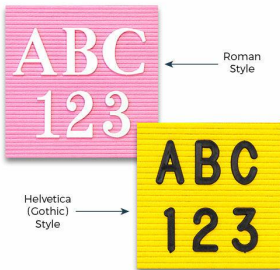

Open Face Pink Letter Board / Lemon Yellow Felt Letterboard 12x12 Aluminum Frame

FOR CURRENT PRICING, VISIT THE ID # LISTED ABOVE

Product Details

- **Felt Letter Board**
- Choose Pink Letter Board or Lemon Yellow Letter Board
- Overall Felt Letter Board Size: **12 x 12**
- Overall Depth: **1/2"**
- Silver aluminum trim (3/4" wide) borders the felt letter board
- Felt letterboard with 1/4" grooves allows for easy letter and number insertion
- **3/4" White Helvetica letters and numbers included (290 Characters)**
- Hanging Hardware is riveted onto the back for easy wall or ceiling mount
- **12" x 12"** Open Face letter board displays **for INDOOR use only**
- **Optional Black and White Plastic Lettersets in a Variety of Sizes**
- **Call to Customize Open Face Framed Letter Boards**

Ordering Options

- Optional colors for felt letterboard panel
- Optional letter & character sets (**1/2", 3/4", 1", 2", 3"**)

Model	Overall Letter Board Size	Ships Via	Shipping Weight
OFLBFYP-1212	12" x 12"	UPS	9