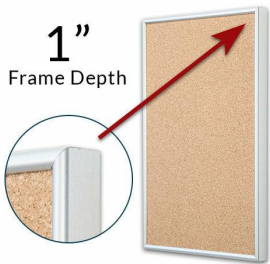

## Access Cork Board™, 18x18 Open Face with Classic Metal Picture Frame Cork Bulletin Board

FOR CURRENT PRICING, VISIT THE ID # LISTED ABOVE  
FREE SHIPPING

50+ Sizes  
Custom Sizes Also Available

### Product Details

- Access Cork Board™
- Wall Mount, 18 x 18 Cork Bulletin Board
- Open Face Metal Framed Cork Board
- Classic Picture Frame Style with Rounded Profile Top
- Natural Tan Cork Board
- #15 Frame Profile (3/8" Wide) Borders the Message Display Board
- Square Size Aluminum Frame
- 7 Popular Metal Frame Finishes
- 18" x 18" is the Outside Frame Dimension
- Overall Frame Depth: 1"
- **Applications:** Announcement Board, Message Board, Notice Board
- Use Push Pins, Map Pins, or Tacks
- Pin Messages, Menus, Flyers, Photos, Other Info + Announcements
- **Optional:** Fabric Cork Colors | Clear or Multi-Color Pushpins
- Hanging Hardware on the frame back for wall or ceiling mount.
- 18 x 18 Access Cork Board™ Open Face Display **for INDOOR use**
- Contact Us for Custom Cork Boards - Metal and Wood Framed

### Ordering Options

- Fabric Covering over Cork bulletin board (see 6 colors below)
- Hard Plastic Push Pins: Clear or Multi-Color pins (100 per box)

**\*CUSTOM SIZES AVAILABLE | CALL US**

Model	Cork Board (Overall Frame Size)	Viewable Area	Orientation	Ships Via
OFCORKM-1818	18" x 18"	17 1/4" x 17 1/4"	Square	FedEx