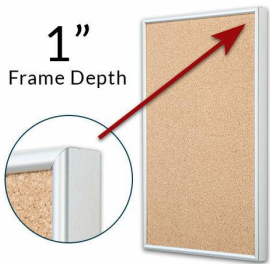

Access Cork Board™, 18x18 Open Face with Classic Metal Picture Frame Cork Bulletin Board

FOR CURRENT PRICING, VISIT THE ID # LISTED ABOVE
FREE SHIPPING

50+ Sizes
Custom Sizes Also Available

Product Details

- Access Cork Board™
- Wall Mount, 18 x 18 Cork Bulletin Board
- Open Face Metal Framed Cork Board
- Classic Picture Frame Style with Rounded Profile Top
- Natural Tan Cork Board
- #15 Frame Profile (3/8" Wide) Borders the Message Display Board
- Square Size Aluminum Frame
- 7 Popular Metal Frame Finishes
- 18" x 18" is the Outside Frame Dimension
- Overall Frame Depth: 1"
- **Applications:** Announcement Board, Message Board, Notice Board
- Use Push Pins, Map Pins, or Tacks
- Pin Messages, Menus, Flyers, Photos, Other Info + Announcements
- **Optional:** Fabric Cork Colors | Clear or Multi-Color Pushpins
- Hanging Hardware on the frame back for wall or ceiling mount.
- 18 x 18 Access Cork Board™ Open Face Display **for INDOOR use**
- Contact Us for Custom Cork Boards - Metal and Wood Framed

Ordering Options

- Fabric Covering over Cork bulletin board (see 6 colors below)
- Hard Plastic Push Pins: Clear or Multi-Color pins (100 per box)

***CUSTOM SIZES AVAILABLE | CALL US**

Model	Cork Board (Overall Frame Size)	Viewable Area	Orientation	Ships Via
OFCORKM-1818	18" x 18"	17 1/4" x 17 1/4"	Square	FedEx