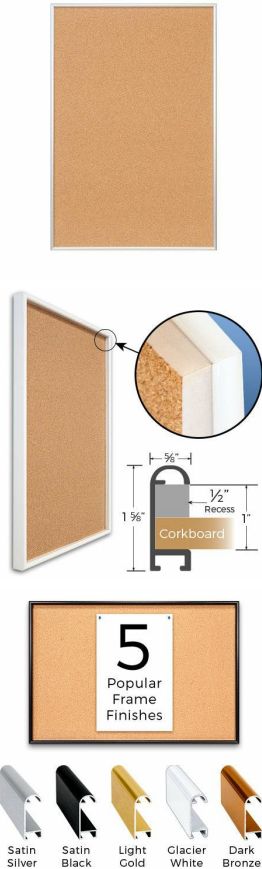

Access Cork Board, 13"x19" Open Face Recessed Shadow Box Style Designer 43 Metal Framed Recessed Cork Bulletin Board

FOR CURRENT PRICING, VISIT THE ID # LISTED ABOVE
FREE SHIPPING

Product Details

- Access Cork Board, 13"x19" Open Face Recessed Shadow Box Style Designer 43 Metal Framed Recessed Cork Bulletin Board
- Designer #43 Shadow Box Frame Style
- Recessed Shadow Box Display Frame
- Classic Round Top Picture Frame Profile Design
- Cork Board Recessed into Frame
- Open Face Aluminum Metal Frame
- Overall Frame Depth: 1 5/8"
- Wall Mount Cork Bulletin Board
- Natural Tan Cork Board
- #43 frame Profile (5/8" Wide) borders the cork display board
- Designer #43 Profile: 5/8" Wide
- 5 Popular Metal Frame Finishes
- Portrait and Landscape Sizes
- 13"x19" is the Outside Frame Dimension
- Use Push Pins, Map Pins or Tacks
- Pin Messages, Menus, Flyers, Photos, Other Info + Announcements
- Optional Fabric Cork Colors | Clear or Multi-Color Pushpins
- Hanging Hardware on the frame back for easy wall mount.
- 13 x 19 Access Cork Board, Recessed Shadowbox for INDOOR use
- Call for Custom Corkboard Displays - Metal or Wood Framed

Ordering Options

- Fabric Covering over Cork bulletin board (see 6 colors below)
- Hard Plastic Push Pins: Clear or Multi-Color pins (100 per box)

***CUSTOM SIZES AVAILABLE | CALL US**

Model	Cork Board (Overall Frame Size)	Viewable Area	Orientation	Ships Via
OFCORKM43-1319-S	13" x 19"	11 3/4" x 17 3/4"	Portrait or Landscape	FedEx