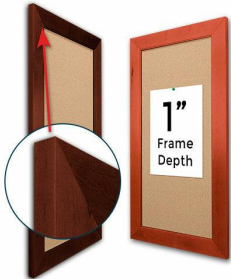

## Access Cork Board, 48x96 Open Face BOLD WIDE WOOD Framed Cork Bulletin Board

FOR CURRENT PRICING, VISIT THE ID # LISTED ABOVE

### Product Details

Bold 2 3/4" Wide Wood Profile

- 48x96 Access Cork Board, Open Face
- Wood Framed Message Display Board
- Open Face Corkboard
- Bold Wide-Wood Frame
- Wooden Picture Frame Style with Bold, Flat Face Profile
- 2 3/4" Wide Frame Profile
- Natural Tan Pebble Cork Surface
- 7 Popular Natural Wood Stain Frame Finishes
- Wood Frame Profile: 2 3/4" Wide
- Portrait and Landscape Sizes
- 48" x 96" refer to the Outside Frame Dimension
- Overall Frame Depth: 1"
- Ideal as a message board, notice board, announcement board
- Black PVC Backer is installed onto the backside of the frame to provide additional support to the bulletin board
- Hanging Hardware on the frame back for wall or ceiling mount.
- Optional Fabric Covered Cork Colors
- Optional Pushpins: Clear and Multi-Colored
- Access Bulletin Boards, Open Face Display Frames for INDOOR use

### Ordering Options

- Frame Orientation: Portrait or Landscape
- Fabric Covering over Cork bulletin board (see 6 colors below)
- Hard Plastic Push Pins: Clear or Multi-Color pins (100 per box)

**\*CUSTOM SIZES AVAILABLE | CALL US**

| Model           | Cork Board (Overall Frame Size) | Viewable Area     | Orientation           | Ships Via |
|-----------------|---------------------------------|-------------------|-----------------------|-----------|
| OFCORKWIDE-4896 | 48" x 96"                       | 42 1/2" x 90 1/2" | Portrait or Landscape | Freight   |