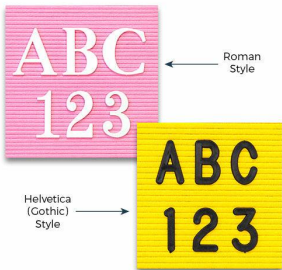

Open Face Pink Letter Board / Lemon Yellow Felt Letterboard 8x10 Aluminum Frame

FOR CURRENT PRICING, VISIT THE ID # LISTED ABOVE

Product Details

- **Felt Letter Board**
- Choose Pink Letter Board or Lemon Yellow Letter Board
- Overall Felt Letter Board Size: **8 x 10**
- Overall Depth: **1/2"**
- Silver aluminum trim (3/4" wide) borders the felt letter board
- Felt letterboard with 1/4" grooves allows for easy letter and number insertion
- **3/4" White Helvetica letters and numbers included (290 Characters)**
- Hanging Hardware is riveted onto the back for easy wall or ceiling mount
- **8" x 10"** Open Face letter board displays for **INDOOR use only**
- **Optional Black and White Plastic Letter Sets in a Variety of Sizes**
- **Call to Customize Open Face Framed Letter Boards**

Choose Either Orientation

Ordering Options

- Optional colors for felt letterboard panel
- Optional letter & character sets (**1/2", 3/4", 1", 2", 3"**)

Model	Overall Letter Board Size	Ships Via	Shipping Weight
OFLBFYP-810	8" x 10"	UPS	3